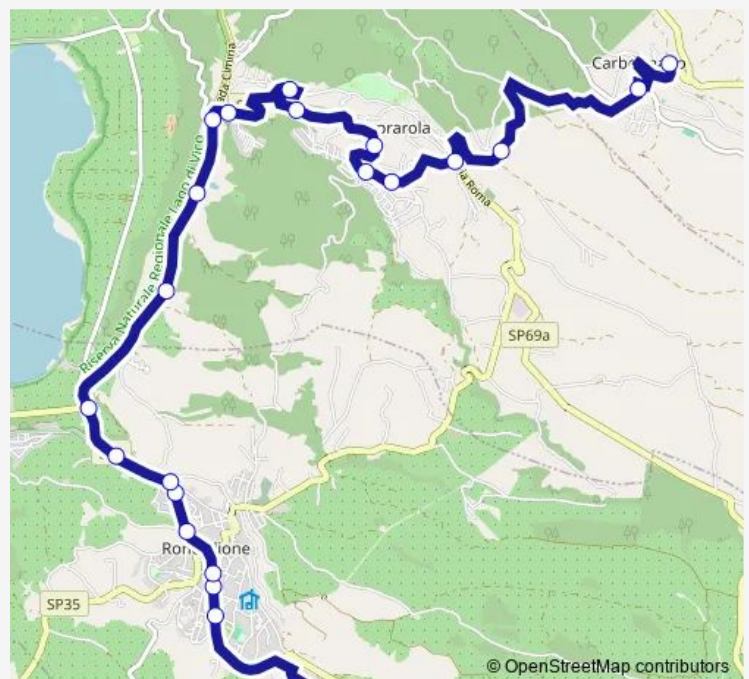

Ronciglione | Via Padre Mariano da Torino # f2514

Ronciglione | Rio Vicano # f2515

Caprarola | Via Cimina (Km 18) # f2516

Caprarola | Via Cimina (Km 17) # f2517

Caprarola | Via Cimina (San Rocco) # f2518

Caprarola | Viale Cerri (San Rocco) # f2588

Caprarola | Cucciale # f2567

Carbognano | Via Piane Via 28 Ottobre # f2569

Route schedule

Ronciglione | Deposito # f2547 — Carbognano | Via Fab-
rica Via S. Anna # f2571

Monday	—
Tuesday	—
Wednesday	—
Thursday	—
Friday	—
Saturday	15:55
Sunday	—

Route info

Direction: Ronciglione | Deposito # f2547

Stops: 22

Trip Duration: 0 hour 35 min

Ronciglione (Comune) - Carbognano # Ro11a

Bus time schedules and route maps are available in an offline PDF at busmaps.com. Use the busmaps.com website to see live bus times, train schedule or subway schedule, and step-by-step directions for all public transit in Ronciglione