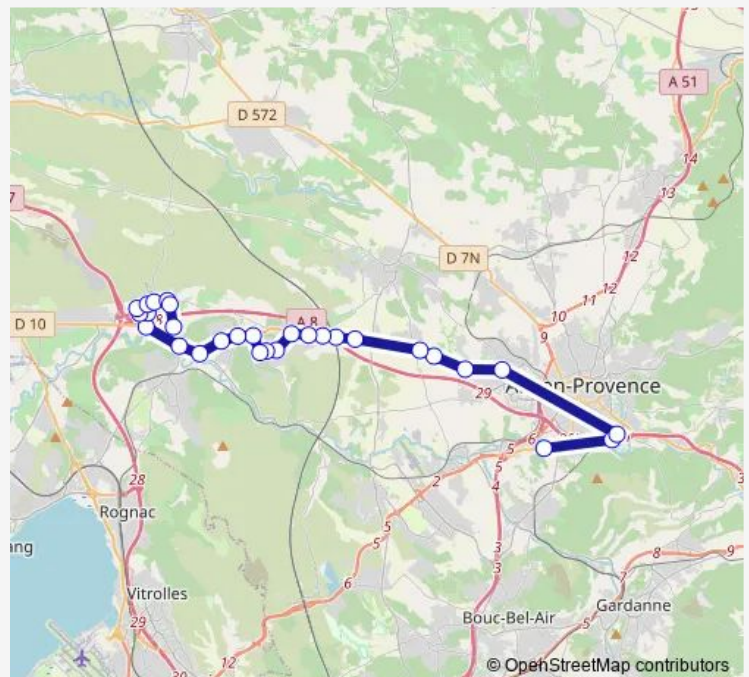

Direction

La Mine — Silvacane

34 stops

[Open route schedule](#)

La Mine

Baone

Avenue de l'Europe

Les Collets

Saturday —

Sunday —

Route info

Direction: La Mine

Stops: 34

Trip Duration: 0 hour 57 min

Les Vences

Domaine des Plantiers

Bourse

Vendôme

Silvacane

Direction

La Mine — Infirmieries

29 stops

[Open route schedule](#)

La Mine

Wednesday 12:10

Thursday 16:10-18:10

Friday 16:10-18:10

Saturday —

Sunday —

Route info

Direction: Malherbe

Stops: 34