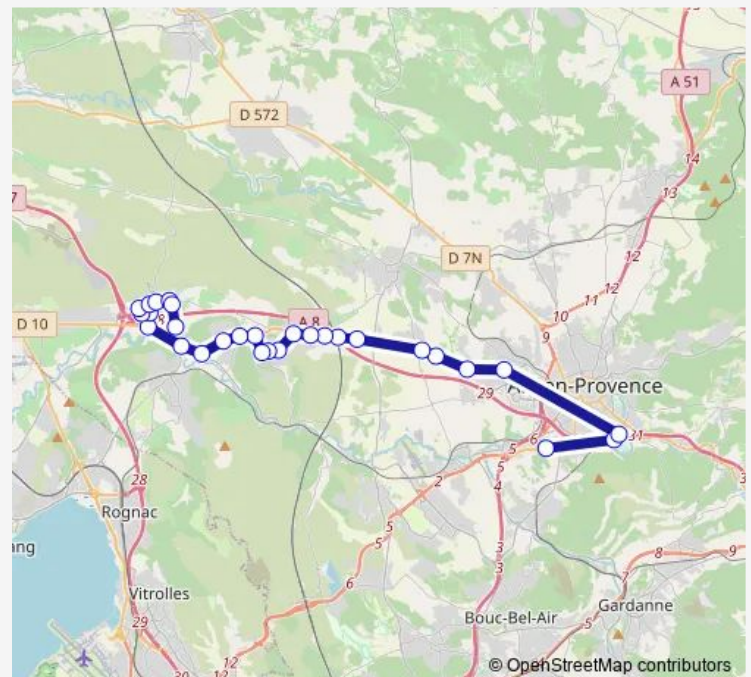

Thursday 06:55-07:40

Friday 06:55-07:40

Saturday —

Sunday —

Route info

Direction: La Mine

Stops: 34

Trip Duration: 0 hour 57 min

34 stops

[Open route schedule](#)

Malherbe

Roi René

Saint Jean

Quai Saint Louis N°3

Briand

Bourse

Thursday 16:10-18:10

Friday 16:10-18:10

Saturday —

Sunday —

Route info

Direction: Malherbe

Stops: 34

Trip Duration: 0 hour 56 min

Direction: La Mine

Stops: 29

Trip Duration: 0 hour 57 min

Baumel

L'Armelière

ADM Zola

Infirmeries

Direction