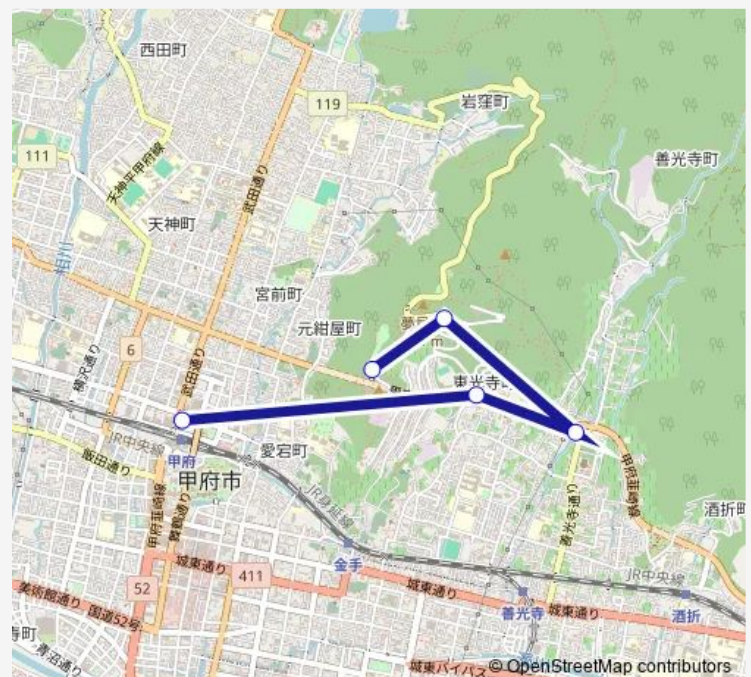

Thursday —

Friday —

Saturday 09:30-17:30

Sunday 09:30-17:30

Route info

Direction: 県立科学館

Stops: 5

Trip Duration: 0 hour 18 min

■ 99: 県立科学館発 甲府駅北口方面行き — 県立科学館発
甲府駅北口方面行き (99: 甲府駅北口 ~ かいてらす ~ ...

99: 県立科学館発 甲府駅北口方面行き Bus time schedules and route maps are available in an offline PDF at busmaps.com. Use the busmaps.com website to see live bus times, train schedule or subway schedule, and step-by-step directions for all public transit in Kofu