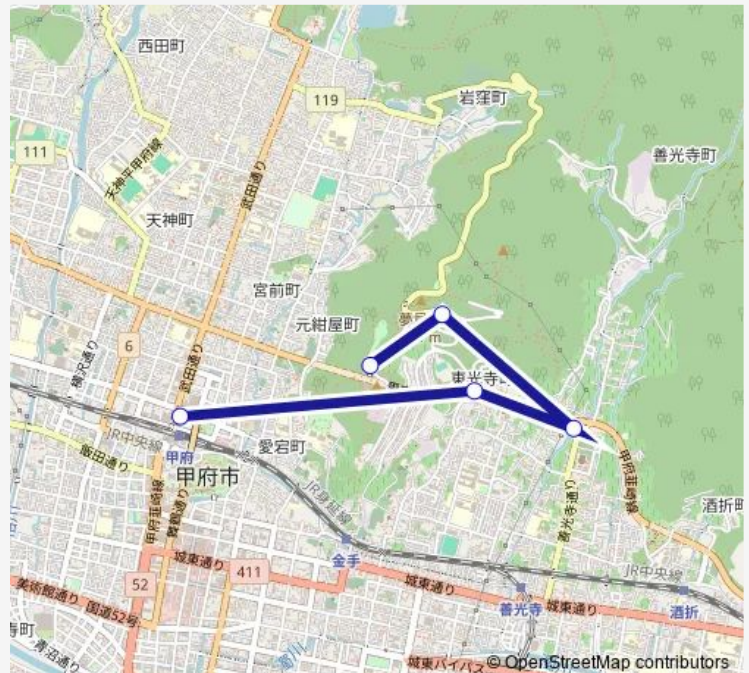

Thursday —

Friday —

Saturday 09:30-17:30

Sunday 09:30-17:30

Route info

Direction: 県立科学館

Stops: 5

Trip Duration: 0 hour 18 min

■ 99: 県立科学館発 甲府駅北口方面行き — 県立科学館発
甲府駅北口方面行き (99: 甲府駅北口 ~ かいてらす ~ ...

99: 県立科学館発 甲府駅北口方面行き Bus time schedules and route maps are available in an offline PDF at busmaps.com. Use the busmaps.com website to see live bus times, train schedule or subway schedule, and step-by-step directions for all public transit in Kofu