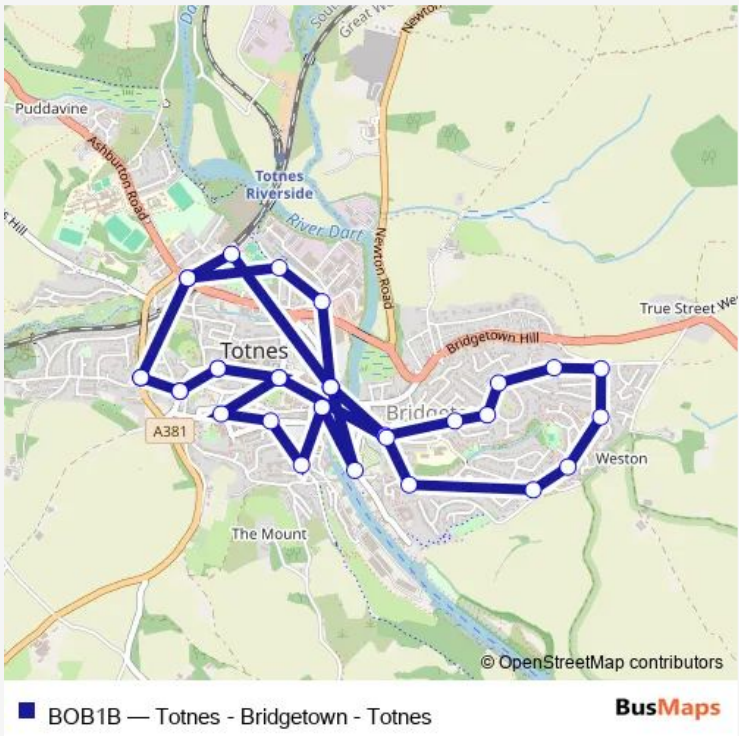

Bus BOB1B Totnes - Bridgetown - Totnes

[Go to website](#)

Direction
 Opposite Royal Seven Stars Hotel — Opposite Royal Seven Stars Hotel
 32 stops
[Open route schedule](#)

- Opposite Royal Seven Stars Hotel
- Pathfields
- Westonfields
- Westonfields
- Stafford Court
- Higher Westonfields
- Courtfield
- Parkfield Close
- Hayes Close
- Elmhirst Drive
- Parkers Way
- Pathfields
- Fore Street
- Market Square
- The Narrows
- Western By-pass
- Rail Station
- Pavilions Leisure Centre
- Leatside Surgery
- Opposite Royal Seven Stars Hotel
- Steamer Quay

Route schedule
 Opposite Royal Seven Stars Hotel — Opposite Royal Seven Stars Hotel

Monday	08:45-16:15
Tuesday	09:45-16:15
Wednesday	08:45-16:15
Thursday	08:45-16:15
Friday	09:45-16:15
Saturday	—
Sunday	—

Route info
 Direction: Opposite Royal Seven Stars Hotel
 Stops: 32
 Trip Duration: 1 hour 0 min

The Plains

Home Meadow

St Katherine's Way

Leechwell Lane

Fore Street

Market Square

The Narrows

Western By-pass

Rail Station

Rail Station Forecourt

Opposite Royal Seven Stars Hotel

BOB1B Bus time schedules and route maps are available in an offline PDF at busmaps.com. Use the busmaps.com website to see live bus times, train schedule or subway schedule, and step-by-step directions for all public transit in Totnes