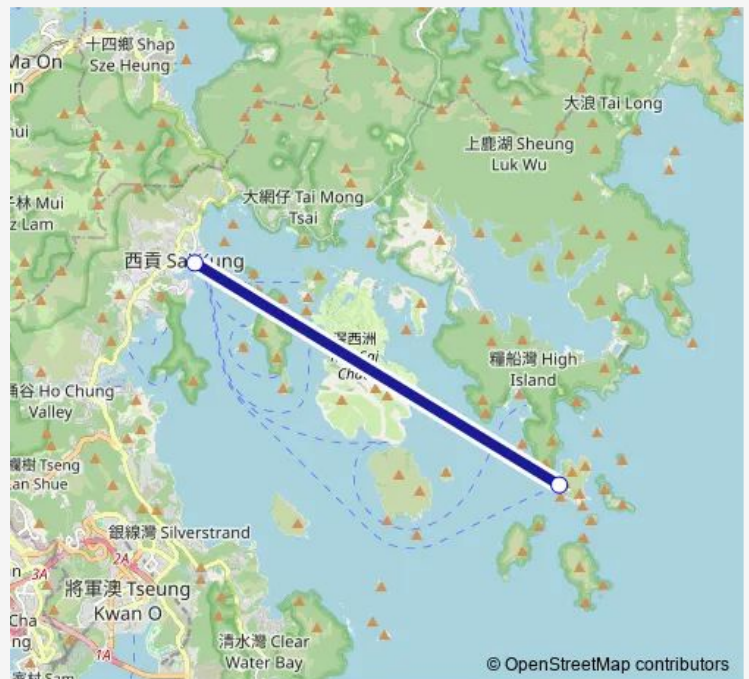

### Direction

Fo Tau Fan Chau (The Dawn Island Pier) — Sai Kung Public Pier

2 stops

[Open route schedule](#)

Fo Tau Fan Chau (The Dawn Island Pier)

Sai Kung Public Pier

### Route schedule

Fo Tau Fan Chau (The Dawn Island Pier) — Sai Kung Public Pier

Monday	10:00-15:30
Tuesday	10:00-15:30
Wednesday	10:00-15:30
Thursday	10:00-15:30
Friday	10:00-15:30
Saturday	10:00-15:30
Sunday	—

### Route info

Direction: Fo Tau Fan Chau (The Dawn Island Pier)

Stops: 2

Trip Duration: 1 hour 0 min

■ SAI Kung - FO TAU FAN Chau

### Route schedule

Sai Kung Public Pier — Fo Tau Fan Chau (The Dawn Island Pier)

Monday	09:00-14:00
Tuesday	09:00-14:00
Wednesday	09:00-14:00
Thursday	09:00-14:00
Friday	09:00-14:00
Saturday	09:00-14:00
Sunday	—