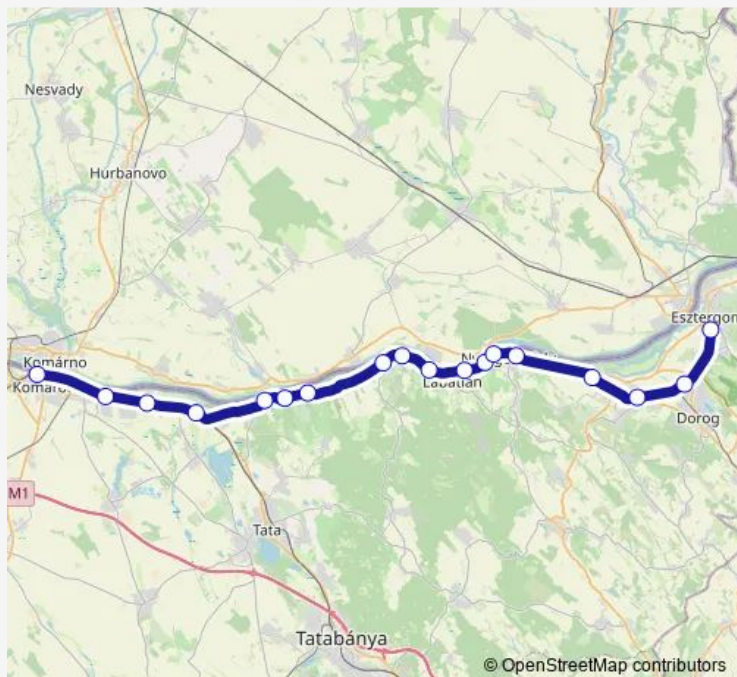

### Route schedule

Komárom — Esztergom

Monday 05:16

Tuesday 05:16

Wednesday 05:16

Thursday 05:16

Friday 05:16

Saturday 05:16

### Route info

Direction: Komárom

Stops: 18

Trip Duration: 1 hour 29 min

S150 Rail time schedules and route maps are available in an offline PDF at [busmaps.com](https://busmaps.com). Use the [busmaps.com](https://busmaps.com) website to see live bus times, train schedule or subway schedule, and step-by-step directions for all public transit in Esztergom