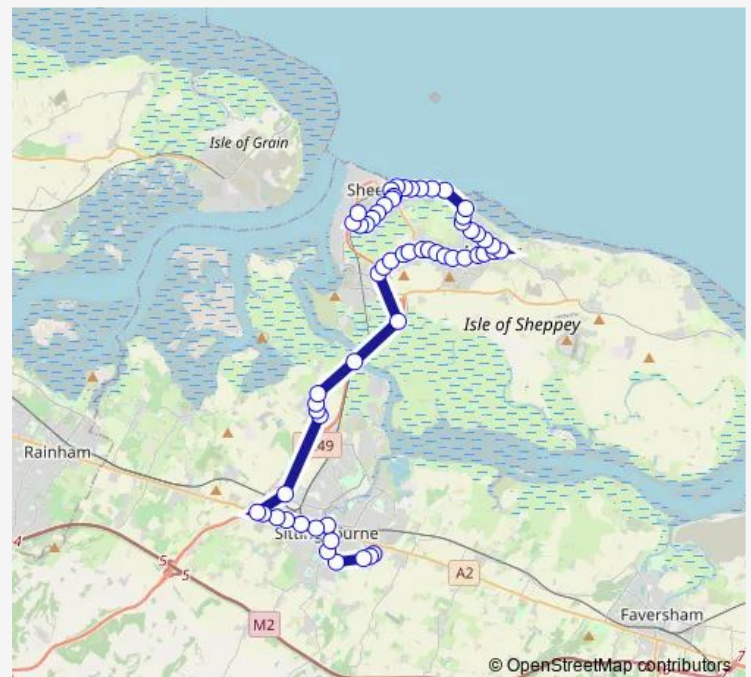

Railway Station

Stray Marsh Farm

Queenborough Corner

Route schedule

The Sittingbourne School Grounds — Dorset Road

Monday 15:25-16:30

Tuesday 15:25-16:30

Wednesday 15:25-16:30

Thursday 15:25-16:30

Friday 15:25-16:30

Saturday —

Sunday —

Route info

Direction: The Sittingbourne School Grounds

Stops: 58

Trip Duration: 1 hour 0 min

Friday 17:05

Saturday —

Sunday —

Route info

Direction: Memorial Hospital

Stops: 59

Trip Duration: 0 hour 55 min

Sheerness East Working Mens Club