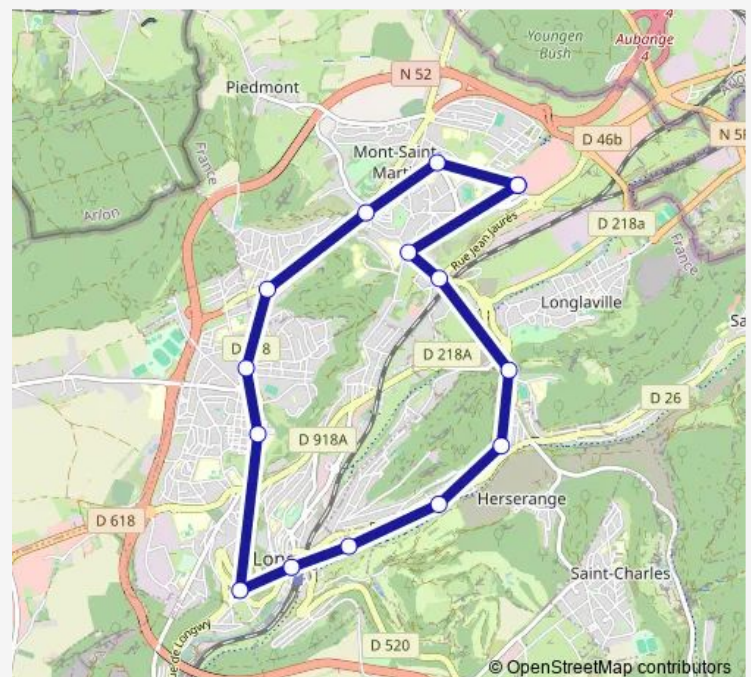

Landrivaux

Reiser-Léodile Bera

Maison de la formation

Hôpital

Pôle Europe

Route schedule

Pôle Europe — Pôle Europe

Monday 06:48-20:07

Tuesday 06:48-20:07

Wednesday 06:48-20:07

Thursday 06:48-20:07

Friday 06:48-20:07

Saturday 06:48-20:07

Sunday —

Route info

Direction: Pôle Europe

Stops: 15

Trip Duration: 0 hour 38 min

Sn — Super Navette Pôle Europe

Direction

Pôle Europe — Pôle Europe

15 stops

[Open route schedule](#)

Pôle Europe

Monday 06:31-19:15

Tuesday 06:31-19:15

Wednesday 06:31-19:15

Thursday 06:31-19:15

Friday 06:31-19:15

Saturday 06:31-19:15

Sunday —

Route info