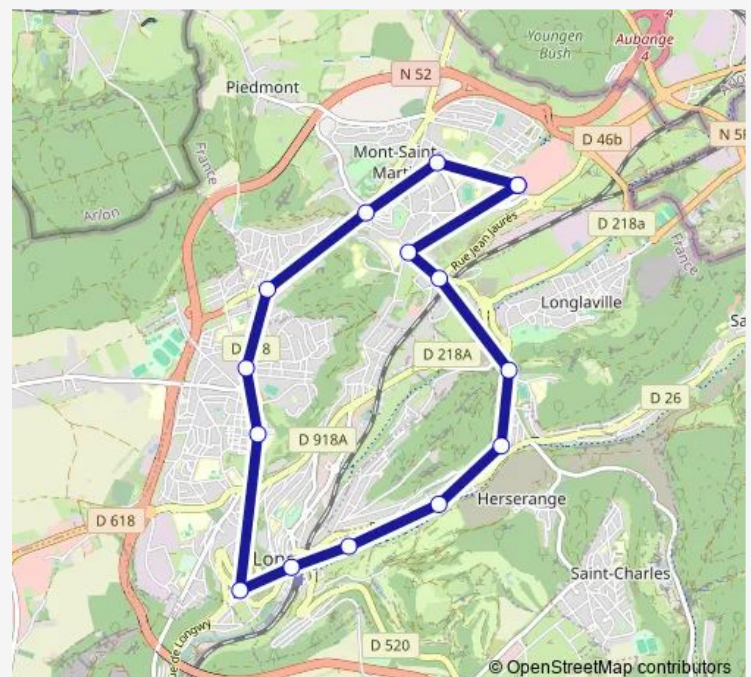

Thursday 06:48-20:07

Friday 06:48-20:07

Saturday 06:48-20:07

Sunday —

Route info

Direction: Pôle Europe

Stops: 15

Trip Duration: 0 hour 38 min

Direction

Pôle Europe — Pôle Europe

15 stops

[Open route schedule](#)

Pôle Europe

Hôpital

Maison de la formation

Reiser-Léodile Bera

Résistance-Hopital

Mont St Martin Centre

Pôle Europe

Route schedule

Pôle Europe — Pôle Europe

Monday 06:31-19:15

Tuesday 06:31-19:15

Wednesday 06:31-19:15

Thursday 06:31-19:15

Friday 06:31-19:15

Saturday 06:31-19:15

Sunday —

Route info

Direction: Pôle Europe

Stops: 15

Trip Duration: 0 hour 36 min