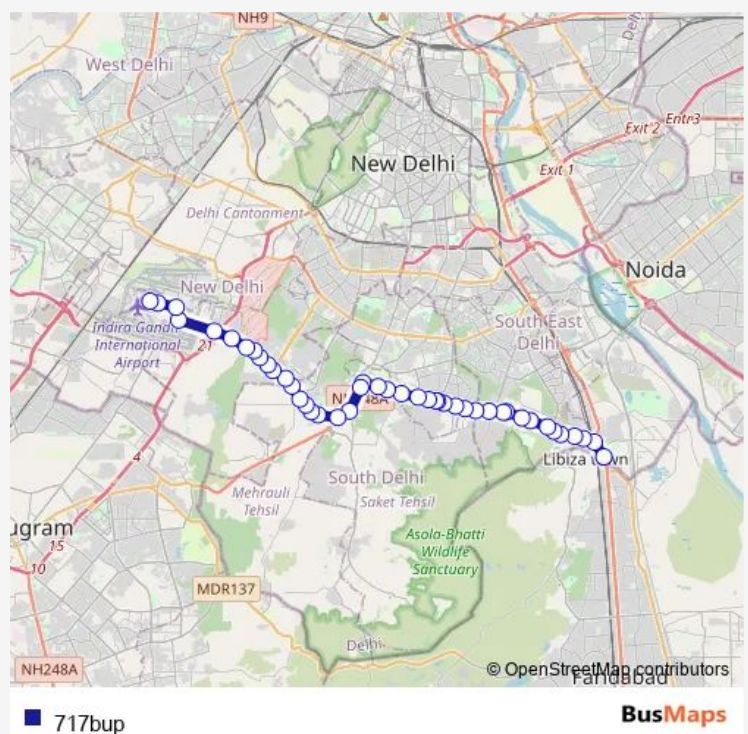

Asian Market

Saket Crossing

Maidan Garhi Crossing (SDM Court)

Route schedule

Badarpur Border (T) — IGI Airport Terminal 2 (Air India Office)

Monday 05:25-15:25

Tuesday 05:25-15:25

Wednesday 05:25-15:25

Thursday 05:25-15:25

Friday 05:25-15:25

Saturday 05:25-15:25

Sunday 05:25-15:25

Route info

Direction: Badarpur Border (T)

Stops: 44

Trip Duration: 1 hour 38 min

Said ul zeb village

Dhaura Peer

Lado Sarai Crossing

Ahinsa Sthal

Qutub Minar Metro Station

Andheria Bagh More

Vasant Kunj sec A pkt B/C

Vasant Kunj Sec-A Ilbs