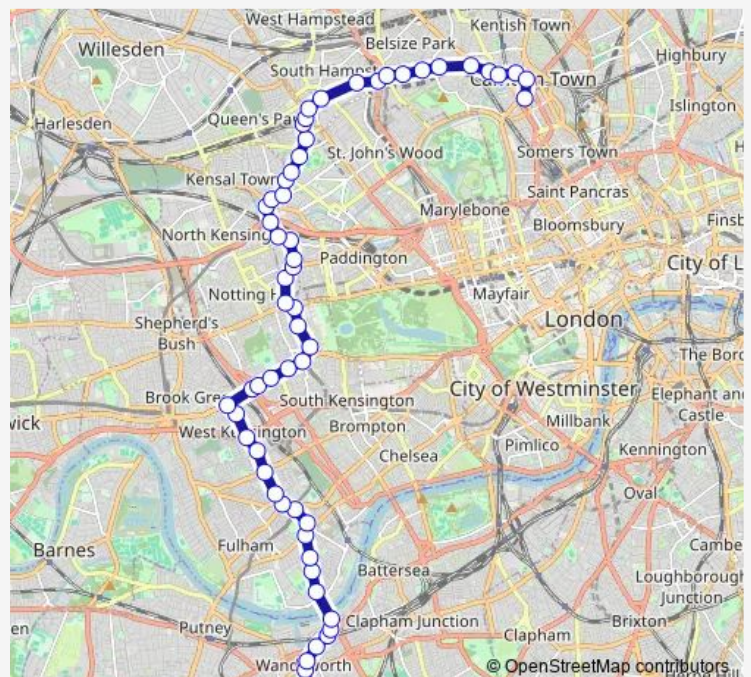

**Bus N28 Camden Town - Kilburn - Westbourne Park -
Notting Hill Gate - West Kensington - Fulham Broadway -
Wandsworth**

[Go to website](#)

Direction

Mapleton Road (Sw18) — Camden Town Station

58 stops

[Open route schedule](#)

Mapleton Road (Sw18)

Southside Shopping Centre

Ram Street

Tonsley Street

Wandsworth Town Station

Swandon Way

Bridgend Road

Townmead Road

Oakbury Road

Sands End / Hazlebury Road

New Kings Road

Tyrawley Road

Fulham Town Hall

Fulham Broadway

Shorrolds Road

Lillie Road West Kensington

West Kensington Estate

West Kensington

Lytton Estate

Kensington Olympia /Hammersmith Road

Route schedule

Mapleton Road (Sw18) — Camden Town Station

Monday 00:50-04:20

Tuesday 00:50-04:20

Wednesday 00:50-04:20

Thursday 00:50-04:20

Friday 00:50-04:25

Saturday 00:50-04:25

Sunday 00:50-04:20

Route info

Direction: Mapleton Road (Sw18)

Stops: 58

Trip Duration: 0 hour 57 min

■ N28 — Camden Town - Kilburn - West Kensington - Fulham - Wandsworth