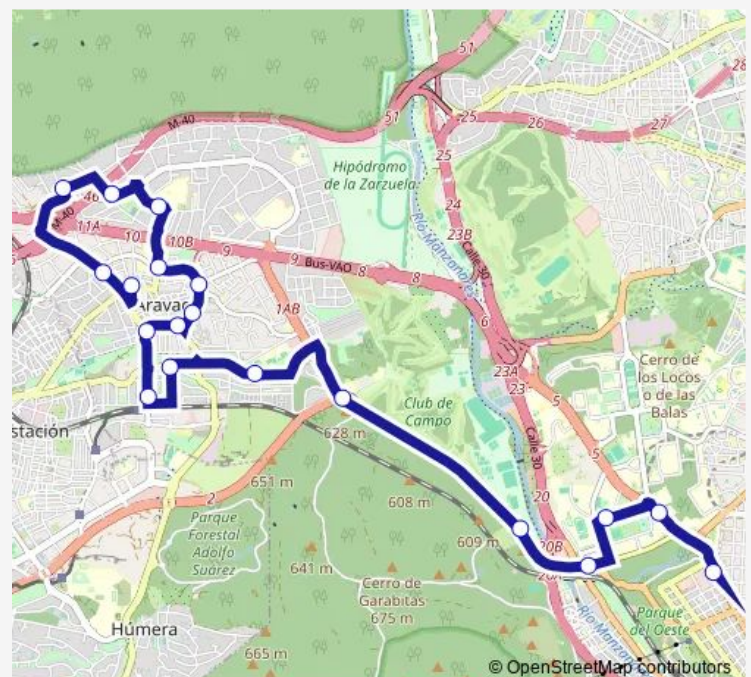

Club De Campo

Puente De Los Franceses

Avenida De La Memoria

Moncloa

Route schedule

Aravaca — Moncloa

Monday 03:15-02:40⁺¹

Tuesday 03:15-02:40⁺¹

Wednesday 03:15-02:40⁺¹

Thursday 03:15-02:40⁺¹

Friday 03:15-02:55⁺¹

Saturday 03:10-02:55⁺¹

Sunday 03:10-02:40⁺¹

Route info

Direction: Aravaca

Stops: 14

Trip Duration: 0 hour 35 min

N28 — Moncloa - Aravaca

BusMaps

Direction

Moncloa — Aravaca

19 stops

[Open route schedule](#)

Moncloa

Pico Ocejón - Ana Teresa

Aravaca

Route schedule

Moncloa — Aravaca

Monday	03:15-02:40 ⁺¹
Tuesday	03:15-02:40 ⁺¹
Wednesday	03:15-02:40 ⁺¹
Thursday	03:15-02:40 ⁺¹
Friday	03:15-02:45 ⁺¹
Saturday	03:00-02:45 ⁺¹
Sunday	03:00-02:40 ⁺¹