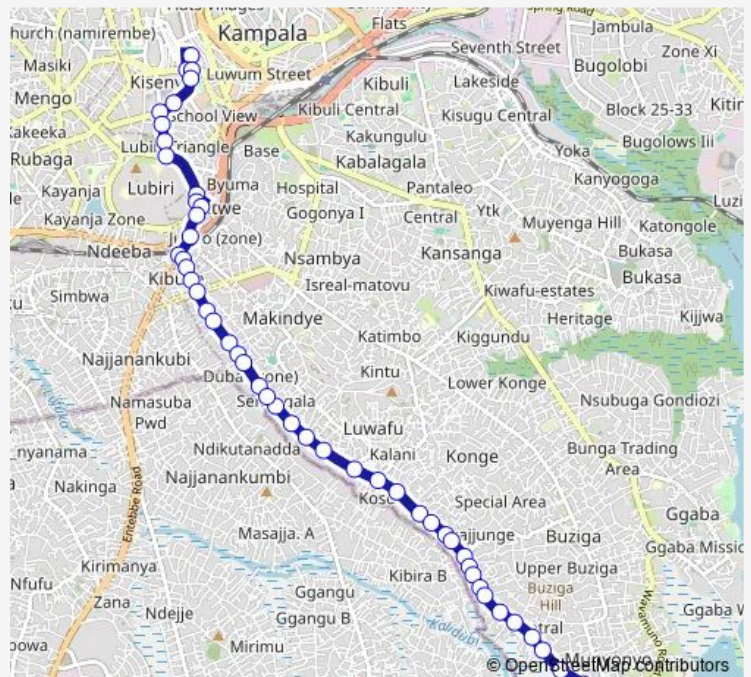

### Route schedule

New Taxi Park — Royal Impala Hotel

Monday 06:30-19:00

Tuesday 06:30-19:00

Wednesday 06:30-19:00

Thursday 06:30-19:00

Friday 06:30-19:00

Saturday 06:30-19:00

### Route info

Direction: New Taxi Park

Stops: 48

Trip Duration: 0 hour 52 min

**Ka085 — Munyonyo Stage-New Taxi Park**

ETM Church

Star Kids Pre-school

Cash Supermarket