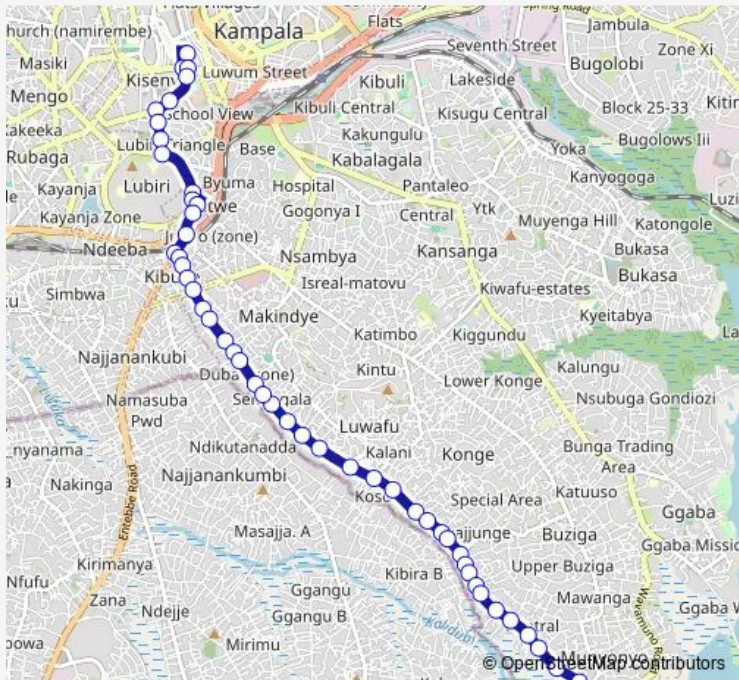

# Bus KA085 Munyonyo Stage-New Taxi Park

[Go to website](#)

**Direction**  
 New Taxi Park — Royal Impala Hotel  
 48 stops  
[Open route schedule](#)

- New Taxi Park
- New Taxi Park - Kk Trust Hotel
- New Taxi Park - Blue Room
- Kisenyi Bus Terminal (Kafumbe Mukasa Rd)
- Dahabismil Forex Bureau (Kisenyi)
- Kisenyi Health Center
- Tawhid Islamic Primary School
- Faith Primary School
- Lubiri High School
- Lucky Complex (Luriri Ring Rd)
- Lubiri Ring Rd - Kayemba Rd Jct
- White Nile
- Glory Church
- Kibuye Roundabout
- Kobil (Kibuye)
- Kavule A
- Ucc Vocational
- Brilliant Chicks Nursery And Primary School
- Lds Church (Salama Rd)
- Rayaat Islamic Primary School
- Alpha Medical Clinic

**Route schedule**  
 New Taxi Park — Royal Impala Hotel

Monday	06:30-19:00
Tuesday	06:30-19:00
Wednesday	06:30-19:00
Thursday	06:30-19:00
Friday	06:30-19:00
Saturday	06:30-19:00
Sunday	06:30-19:00

**Route info**  
 Direction: New Taxi Park  
 Stops: 48  
 Trip Duration: 0 hour 49 min

KA085 — Munyonyo Stage-New Taxi Park **BusMaps**

ETM Church

Star Kids Pre-school

Cash Supermarket

Mult Care Medical Centre

Bakayiira Diesel Garage

Makindye Junior Academy

Bethel Primary School (Salama Rd)