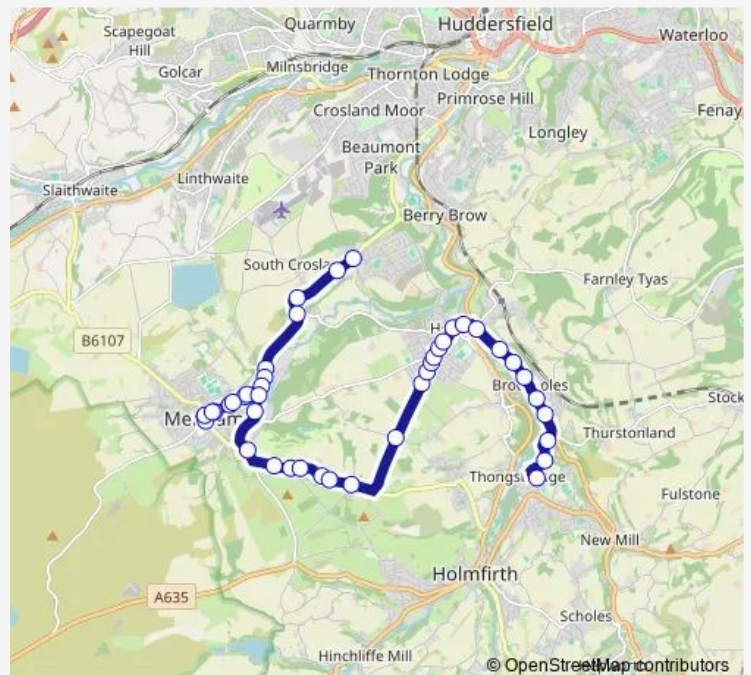

Willshaw Mill Road

### Route schedule

Netherton Co-op — Holmfirth High School Turning circle

Monday 07:45

Tuesday 07:45

Wednesday 07:45

Thursday 07:45

Friday 07:45

Saturday —

### Route info

Direction: Netherton Co-op

Stops: 43

Trip Duration: 0 hour 48 min

■ K3

Wilshaw Rd The Avenue

Wilshaw Road St Marys Court

Wilshaw Rd St Marys Court