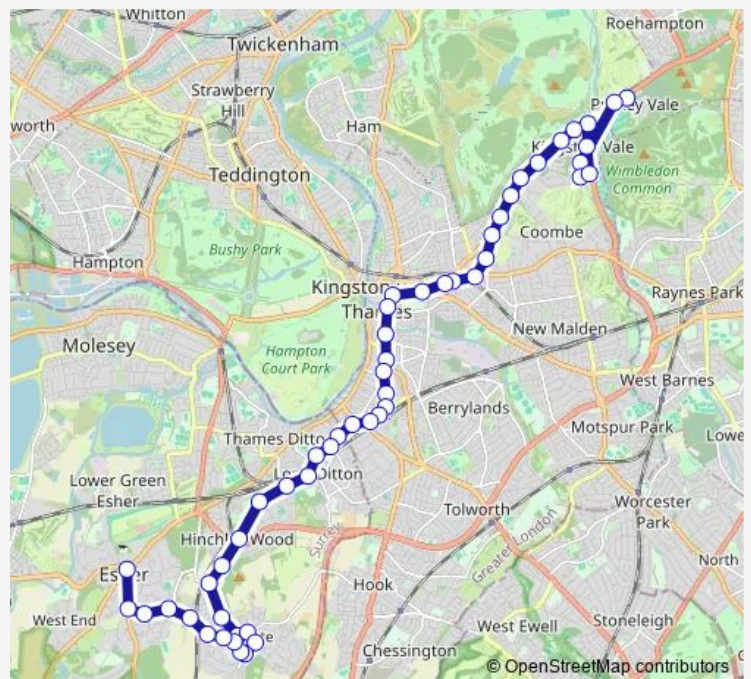

### Route schedule

Roehampton Vale Asda — Esher High School

Monday 07:12

Tuesday 07:12

Wednesday 07:12

Thursday 07:12

Friday 07:12

Saturday —

### Route info

Direction: Roehampton Vale Asda

Stops: 53

Trip Duration: 1 hour 10 min

**K3 — Roehampton Vale - Norbiton - Kingston - Surbiton - Esher** BusMaps

Kingston University / County Hall

Surbiton Crescent