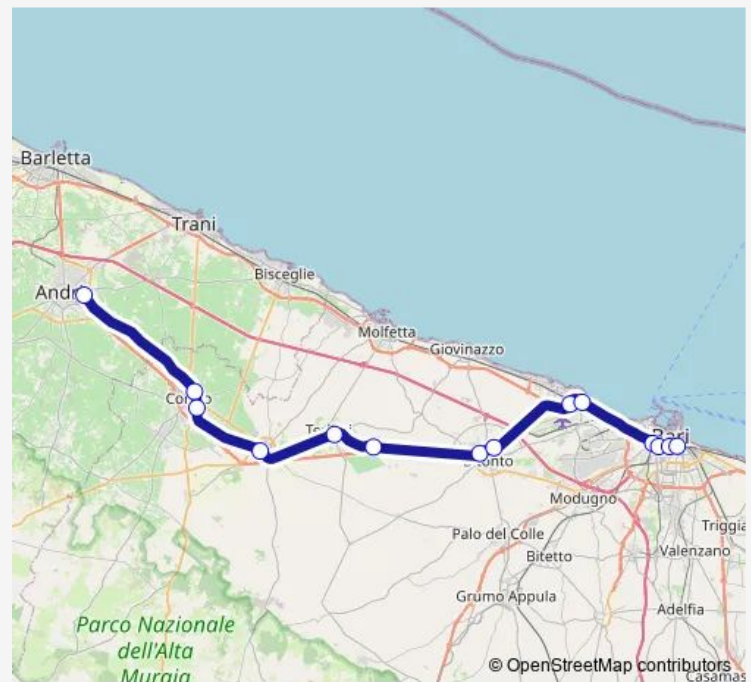

Rail FR1 Bari Barletta

[Go to website](#)

Direction

Bari C.le Fnb — Andria Sud

13 stops

[Open route schedule](#)

Bari C.le Fnb

Bari Quintino Sella

Corato Sud Ospedale

Corato C.le

Andria Sud

Route schedule

Bari C.le Fnb — Andria Sud

Monday 04:42-19:29

Tuesday 04:42-19:29

Wednesday 04:42-19:29

Thursday 04:42-19:29

Friday 04:42-19:29

Saturday 04:42-19:29

Sunday —

Route info

Direction: Bari C.le Fnb

Stops: 13

Trip Duration: 1 hour 12 min

FR1 — Bari Barletta

Direction

Bari C.le Fnb — Andria Sud

13 stops

[Open route schedule](#)

Bari C.le Fnb

Bari Quintino Sella

Bari F. Crispi