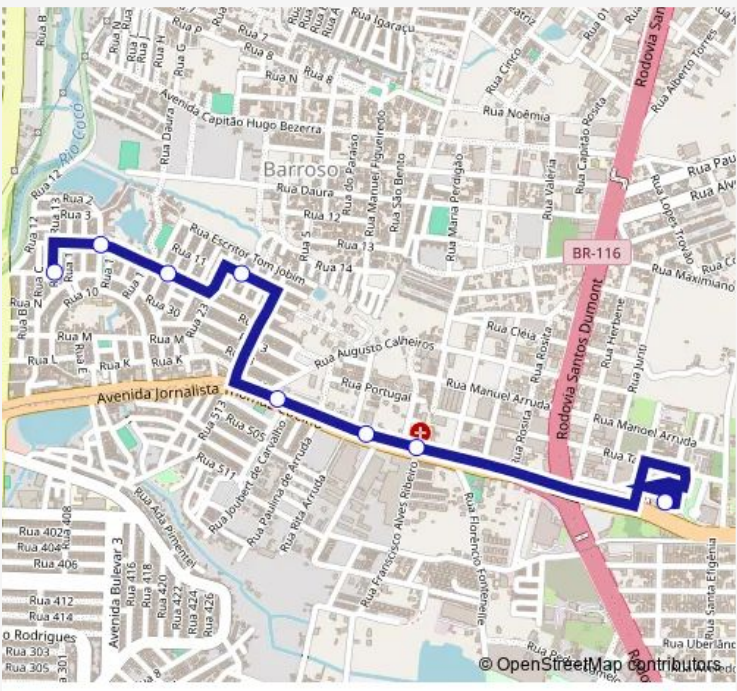

Bus 645-Cj João Paulo II Cj João Paulo II

[Go to website](#)

Direction
Praça Terminal Messejana, Sn — RUA 13 CJ Nova Assuncao, 219

8 stops

[Open route schedule](#)

- Praça Terminal Messejana, Sn
- Avenida PRS Costa E Silva, Sn
- Avenida PRS Costa E Silva, 1680
- Avenida PRS Costa E Silva, 2000
- RUA Haroldo Mendes, 151
- RUA 5 Resd Nova Assuncao, 153
- RUA 5 Resid Nova Assunção, 350
- RUA 13 CJ Nova Assuncao, 219

Route schedule
Praça Terminal Messejana, Sn — RUA 13 CJ Nova Assuncao, 219

Monday	05:15-23:10
Tuesday	05:15-23:10
Wednesday	05:15-23:10
Thursday	05:15-23:10
Friday	05:15-23:10
Saturday	05:23-22:42
Sunday	05:23-22:42

Route info

Direction: Praça Terminal Messejana, Sn

Stops: 8

Trip Duration: 0 hour 12 min

Direction

RUA 13 CJ Nova Assuncao, 219 — Praça Terminal Messejana, Sn

18 stops

[Open route schedule](#)

Tuesday 05:00-22:55

Wednesday 05:00-22:55

Thursday 05:00-22:55

Friday 05:00-22:55

Saturday 05:00-22:29

Sunday 05:00-22:26

Route info

Direction: RUA 13 CJ Nova Assuncao, 219