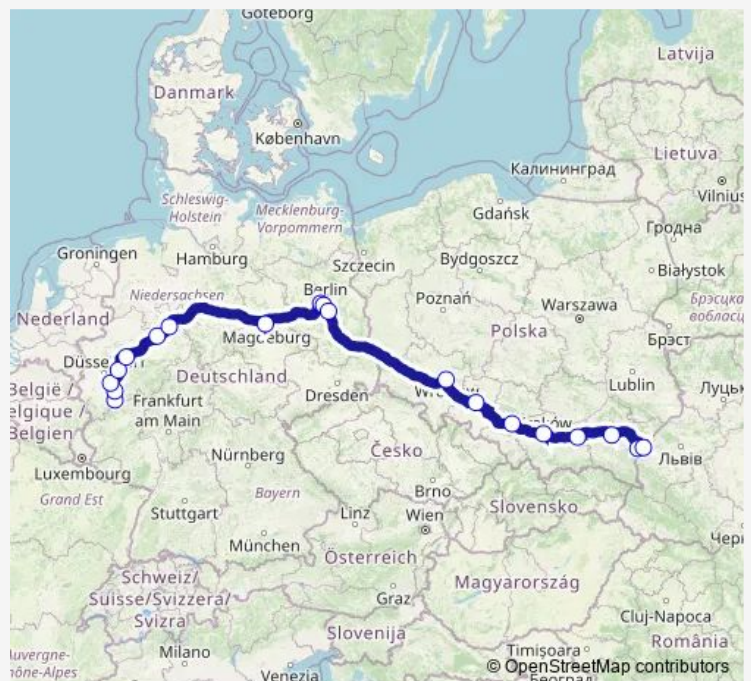

Bus FlixBus N1338 Medyka - Berlin - Bonn

[Go to website](#)

Direction

Bonn UN Campus (Museumsmeile) — Medyka, Border Crossing

19 stops

[Open route schedule](#)

- Bonn UN Campus (Museumsmeile)
- Cologne Airport CGN (Terminal 2)
- Leverkusen (Mitte station)
- Wuppertal train station (Berliner Straße)
- Dortmund central bus station
- Gütersloh central bus station
- Bad Salzuflen central bus station
- Magdeburg central bus station
- Berlin central bus station
- Berlin Südkreuz train station
- Berlin Airport BER (Berlin Brandenburg), Terminal 1/2
- Wroclaw, Bus Station
- Opole, Bus station
- Katowice, Bus Station Sadowa
- Krakow, MDA Bus Station
- Tarnow, Do Huty 04 P&R
- Rzeszow, Bus Station
- Przemysl, Bus Station
- Medyka, Border Crossing

Route schedule

Bonn UN Campus (Museumsmeile) — Medyka, Border Crossing

Monday	05:20-06:20
Tuesday	05:20-06:20
Wednesday	05:20-06:20
Thursday	05:20-06:20
Friday	05:20-06:20
Saturday	05:20-06:20
Sunday	05:20-06:20

Route info

Direction: Bonn UN Campus (Museumsmeile)

Stops: 19

Trip Duration: 23 hour 40 min

FlixBus N1338 — Medyka - Berlin - Bonn

Direction

Medyka, Border Crossing — Bonn UN Campus (Museumsmeile)

19 stops

Monday 19:20-20:20

Tuesday 19:20-20:20

Wednesday 19:20-20:20

Thursday 19:20-20:20

Friday 19:20-20:20

Saturday 19:20-20:20

Sunday 19:20-20:20

Route info