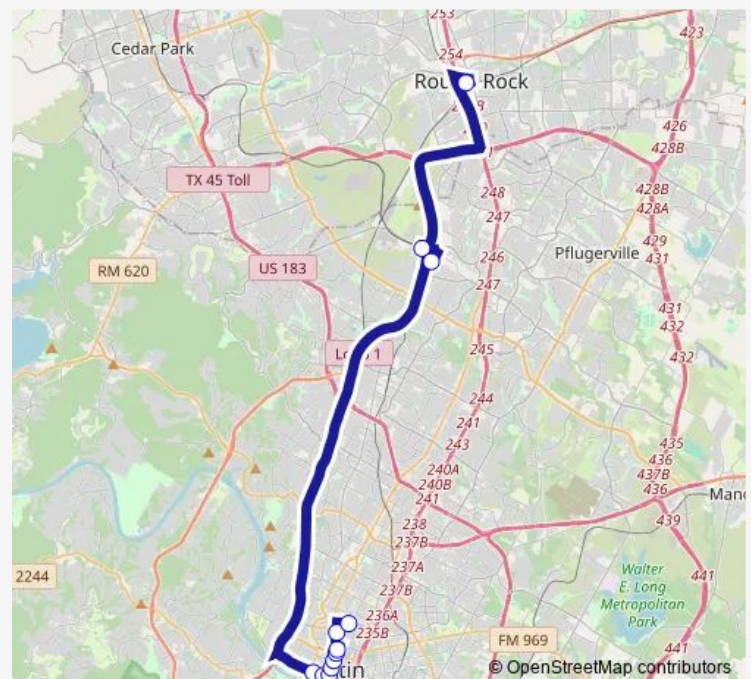

2231 Guadalupe/West Mall Ut

Dean Keeton/Speedway

Route schedule

Bagdad/Brown — Dean Keeton/Speedway

Monday 07:00

Tuesday 07:00

Wednesday 07:00

Thursday 07:00

Friday 07:00

Saturday —

Sunday —

Route info

Direction: Bagdad/Brown

Stops: 12

Trip Duration: 0 hour 58 min

980 — 980-North Mopac Express

Direction

Dean Keeton/Speedway NE Corner — Bagdad/Brown

11 stops

[Open route schedule](#)

Dean Keeton/Speedway NE Corner

UT West Mall Station (Sb)

Guadalupe/W. 21st Street

Guadalupe/16th Street

Capitol Station (Sb)

812 Guadalupe/8th

500 Guadalupe/5th

800 Cesar Chavez/West

New Life Park and Ride

Howard Station Bay B

Bagdad/Brown

Route schedule