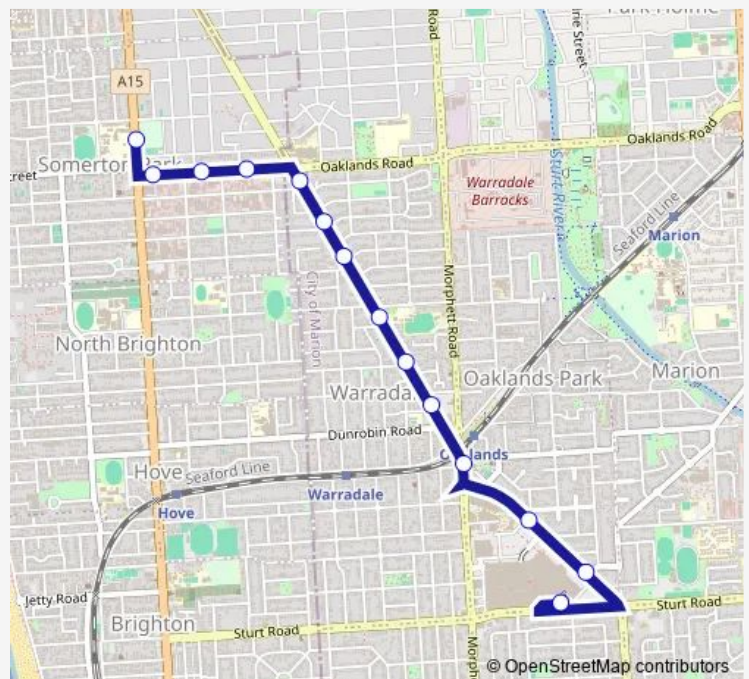

Stop School Brighton Rd / Elgar Rd

Stop School Oaklands Rd / Parry Ave

Stop School Oaklands Rd / Gilbert Rd

Stop School Oaklands Rd / Smart St

Stop 27 Diagonal Rd - North East side

Stop 27A Diagonal Rd - North East side

Stop 28 Diagonal Rd - North East side

Stop 28A Diagonal Rd - North East side

Stop 28B Diagonal Rd - North East side

Stop 28C Diagonal Rd - East side

Stop 29 Morphett Rd - East side

Stop 29F Diagonal Rd - North East side

Stop 29E Diagonal Rd - North East side

Zone B Marion Interchange - North side

Route schedule

Stop School Brighton Rd / Elgar Rd — Zone B Marion Interchange - North side

Monday	13:40
Tuesday	15:35
Wednesday	15:35
Thursday	15:35
Friday	15:35
Saturday	—
Sunday	—

Route info

Direction: Stop School Brighton Rd / Elgar Rd

Stops: 14

Trip Duration: 0 hour 12 min

980 Bus time schedules and route maps are available in an offline PDF at busmaps.com. Use the busmaps.com website to see live bus times, train schedule or subway schedule, and step-by-step directions for all public transit in Adelaide