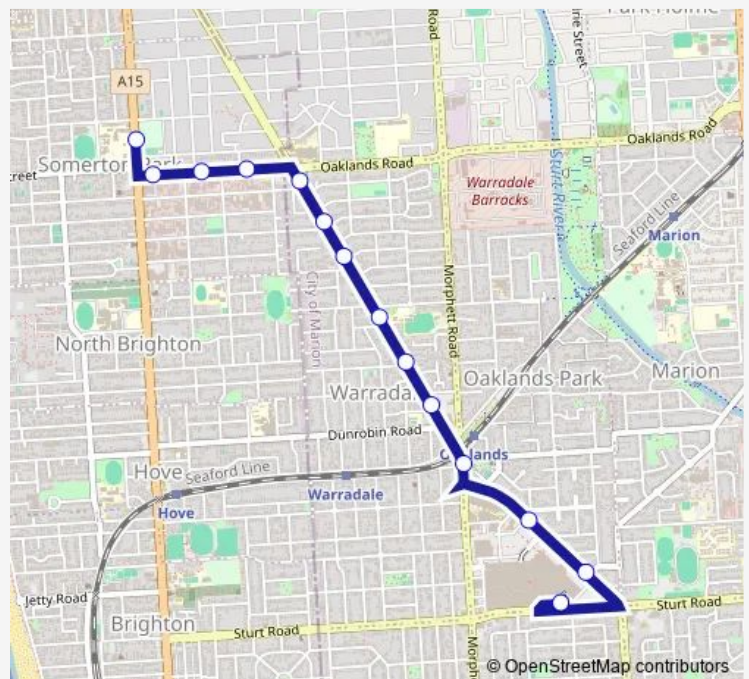

Stop School Brighton Rd / Elgar Rd

Stop School Oaklands Rd / Parry Ave

Stop School Oaklands Rd / Gilbert Rd

Stop School Oaklands Rd / Smart St

Stop 27 Diagonal Rd - North East side

Stop 27A Diagonal Rd - North East side

Stop 28 Diagonal Rd - North East side

Stop 28A Diagonal Rd - North East side

Stop 28B Diagonal Rd - North East side

Stop 28C Diagonal Rd - East side

Stop 29 Morphett Rd - East side

Stop 29F Diagonal Rd - North East side

Stop 29E Diagonal Rd - North East side

Zone B Marion Interchange - North side

Route schedule

Stop School Brighton Rd / Elgar Rd — Zone B Marion Interchange - North side

Monday	13:40
Tuesday	15:35
Wednesday	15:35
Thursday	15:35
Friday	15:35
Saturday	—
Sunday	—

Route info

Direction: Stop School Brighton Rd / Elgar Rd

Stops: 14

Trip Duration: 0 hour 12 min

980 Bus time schedules and route maps are available in an offline PDF at busmaps.com. Use the busmaps.com website to see live bus times, train schedule or subway schedule, and step-by-step directions for all public transit in Adelaide