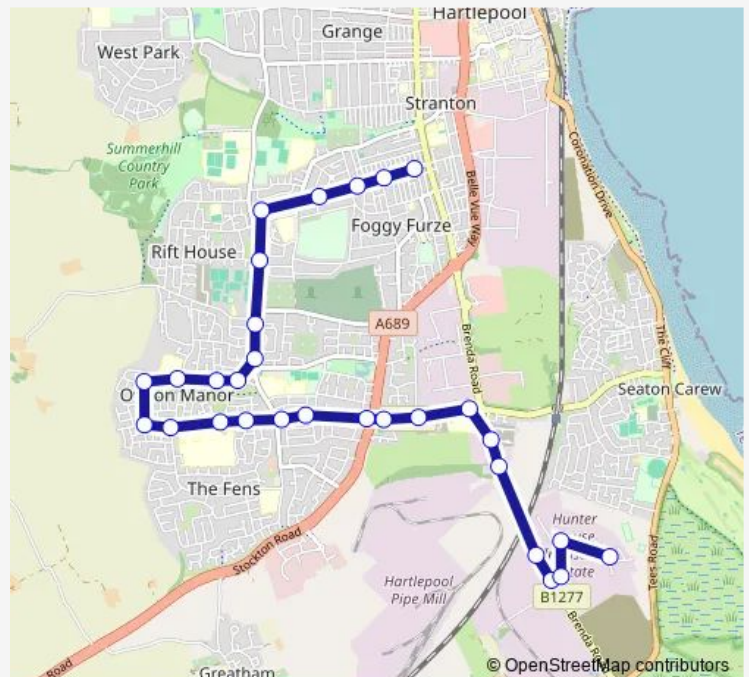

Bus 980 Hartlepool - Tofts Farm

[Go to website](#)

Direction

Devon Street — Hunter House Industrial Estate

29 stops

[Open route schedule](#)

Devon Street

Wolviston Road

Shakespeare Avenue

Tristram Avenue

Chaucer Avenue

Macaulay Road

Farmfoods

Manor Park

Social Club

Wynyard Mews

Thursday 07:33

Friday 07:33

Saturday —

Sunday —

Route info

Direction: Devon Street

Stops: 29

Trip Duration: 0 hour 18 min