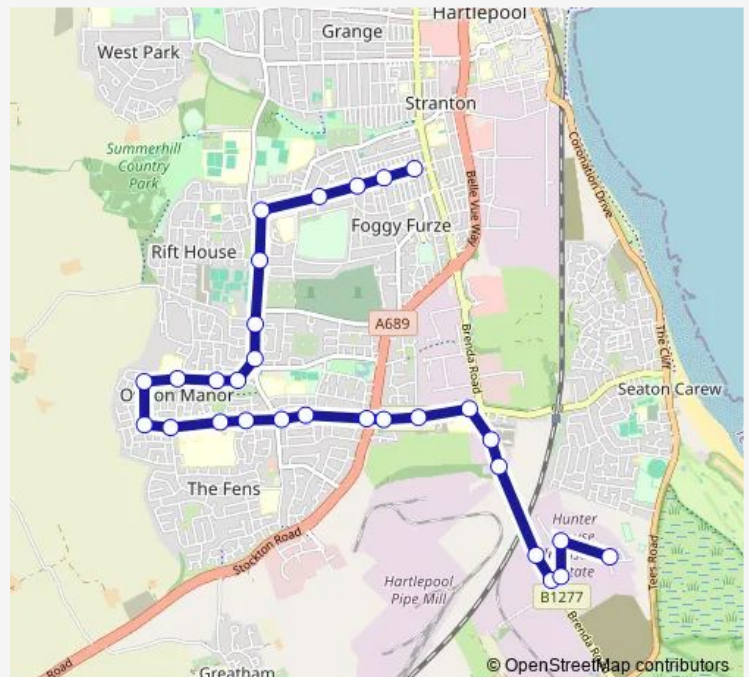

### Direction

Devon Street — Hunter House Industrial Estate

29 stops

[Open route schedule](#)

Devon Street

Wolviston Road

Shakespeare Avenue

Tristram Avenue

Chaucer Avenue

Macaulay Road

Farmfoods

Manor Park

Social Club

Wynyard Mews

Lovat Grove

Lindsay Road

### Route schedule

Devon Street — Hunter House Industrial Estate

Monday 07:33

Tuesday 07:33

Wednesday 07:33

Thursday 07:33

Friday 07:33

Saturday —

### Route info

Direction: Devon Street

Stops: 29

Trip Duration: 0 hour 18 min

■ 980 — Hartlepool - Tofts Farm

Primary School

Kinnersley's

Tata Steel