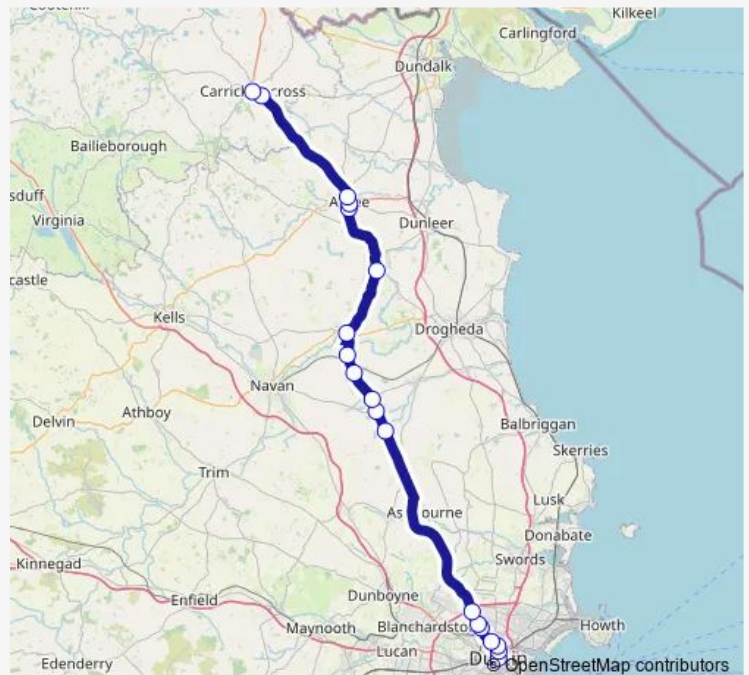

Thursday —

Friday 06:00-19:30

Saturday —

Sunday —

Route info

Direction: Carrickmacross

Stops: 21

Trip Duration: 1 hour 40 min

980 — Dublin - Carrickmacross

Direction

Carrickmacross — Wynn's Hotel

20 stops

[Open route schedule](#)

Carrickmacross

Carrickmacross N2

Ardee