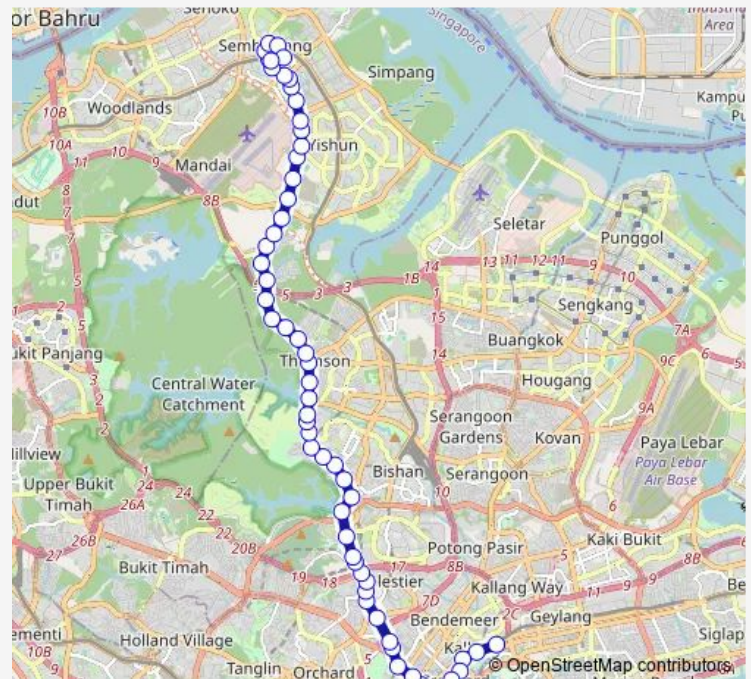

Opp Tan Tong Meng Twr

Old Police Academy

S'pore Polo Club

Route schedule

Lor 1 Geylang Ter — Sembawang Int

Monday 06:00

Tuesday 06:00

Wednesday 06:00

Thursday 06:00

Friday 06:00

Saturday 06:00

Sunday 06:00

Route info

Direction: Lor 1 Geylang Ter

Stops: 61

Trip Duration: 1 hour 38 min

980

AFT Andrew Rd

Macritchie Reservoir

ST. Theresa'S Hme

Opp Shunfu Est

Bef Thomson Ridge

Upp Thomson Stn Exit 5

Bef Windsor Pk Rd