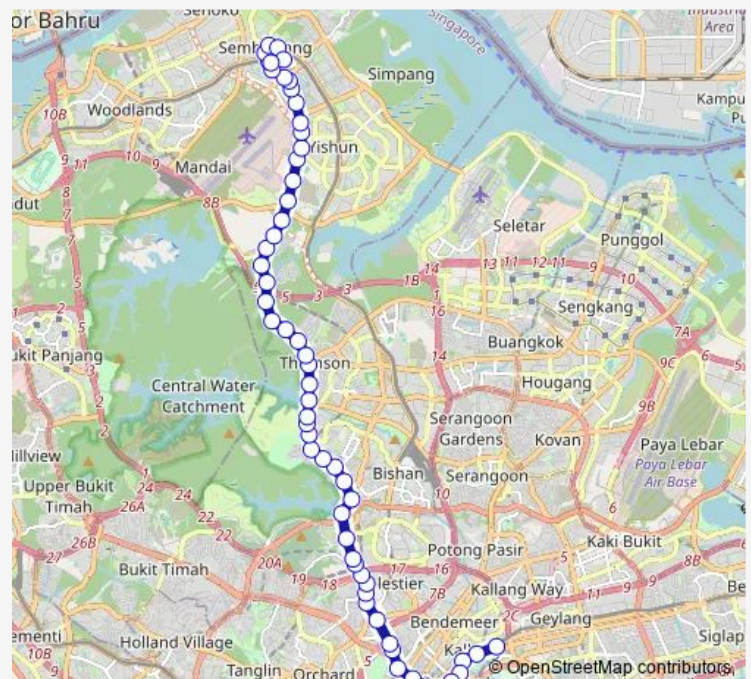

Opp Tan Tong Meng Twr

Old Police Academy

S'pore Polo Club

Route schedule

Lor 1 Geylang Ter — Sembawang Int

Monday 06:00

Tuesday 06:00

Wednesday 06:00

Thursday 06:00

Friday 06:00

Saturday 06:00

Sunday 06:00

Route info

Direction: Lor 1 Geylang Ter

Stops: 61

Trip Duration: 1 hour 38 min

980

BusMaps

AFT Andrew Rd

Macritchie Reservoir

ST. Theresa'S Hme

Opp Shunfu Est

Bef Thomson Ridge

Upp Thomson Stn Exit 5