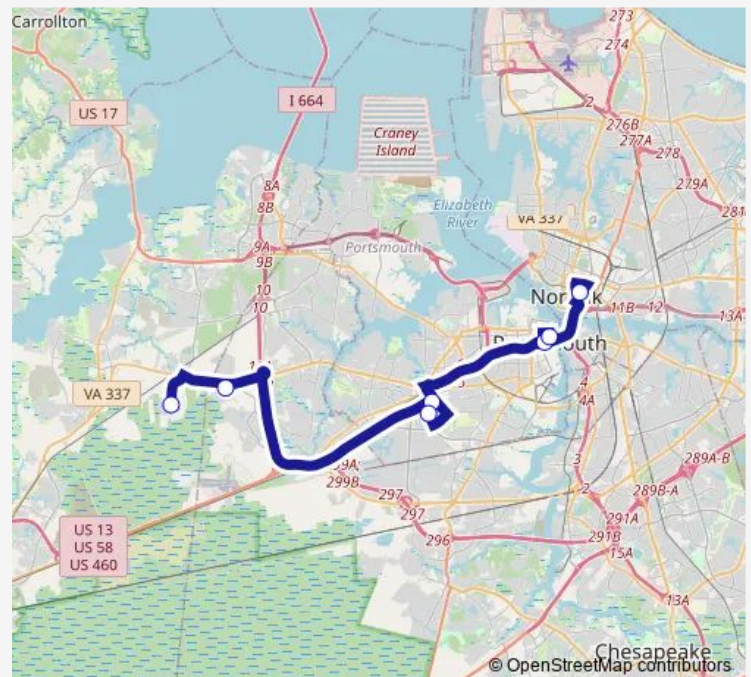

Direction

Dntc — Northgate Commerce & Industrial

7 stops

[Open route schedule](#)

Dntc

Bart & Court

Crawford & County

Victory Crossing

Victory & Freedom

Jolliff Landing & Portsmouth

Northgate Commerce & Industrial

Route schedule

Dntc — Northgate Commerce & Industrial

Monday 05:50-17:45

Tuesday 05:50-17:45

Wednesday 05:50-17:45

Thursday 05:50-17:45

Friday 05:50-17:45

Saturday 05:50-17:45

Sunday 05:50-17:45

Route info

Direction: Dntc

Stops: 7

Trip Duration: 0 hour 45 min

Direction

Northgate Commerce & Industrial — Dntc

6 stops

[Open route schedule](#)

Northgate Commerce & Industrial

Jolliff Landing & Portsmouth

Cavalier & Missy Elliott

Crawford & County