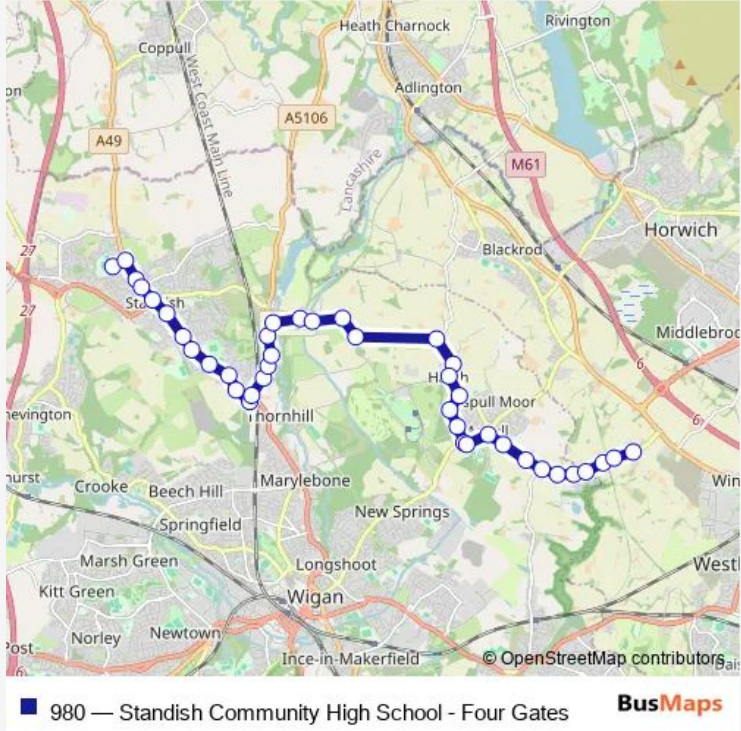

Bus 980 Standish Community High School - Four Gates

[Go to website](#)

Direction
 Standish Community High School — Broadhurst Farm
 40 stops
[Open route schedule](#)

- Standish Community High School
- Kenyon Road
- James Square
- Avondale Street
- Pole Street
- Standish Police Station
- Prospect Lodge
- Ashfield Park Drive
- Roundmoor Road
- Coniston Park Drive
- Greenways
- Boar's Head
- Limes Avenue
- Hawthorne Avenue
- Richmond Close
- Fairhurst Lane
- Rowton Rise
- Mayflower Cottages
- Arley Lane
- Canal Row
- Pennington Lane

Route schedule
 Standish Community High School — Broadhurst Farm

Monday	15:15
Tuesday	15:15
Wednesday	15:15
Thursday	15:15
Friday	15:15
Saturday	—
Sunday	—

Route info
 Direction: Standish Community High School
 Stops: 40
 Trip Duration: 0 hour 41 min

Route schedule

Broadhurst Farm — Standish Community High School

Monday 07:45

Tuesday 07:45

Wednesday 07:45

Thursday 07:45

Friday 07:45

Saturday —

Sunday —

Route info

Direction: Broadhurst Farm

Stops: 37

Trip Duration: 0 hour 46 min

Hawthorne Avenue

Boar's Head

Greenways