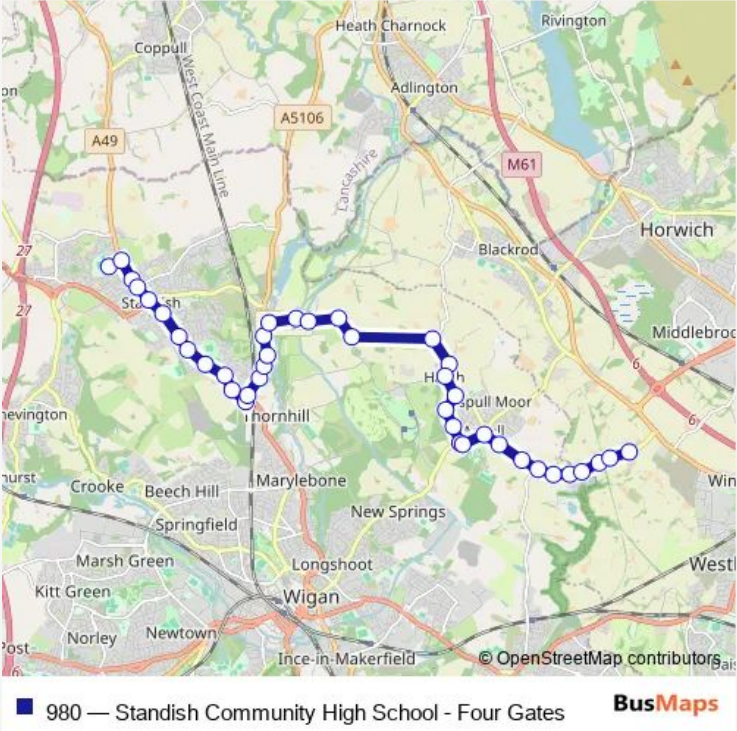

Bus 980 Standish Community High School - Four Gates

[Go to website](#)

**Direction**  
 Standish Community High School — Broadhurst Farm  
 40 stops  
[Open route schedule](#)

- Standish Community High School
- Kenyon Road
- James Square
- Avondale Street
- Pole Street
- Standish Police Station
- Prospect Lodge
- Ashfield Park Drive
- Roundmoor Road
- Coniston Park Drive
- Greenways
- Boar's Head
- Limes Avenue
- Hawthorne Avenue
- Richmond Close
- Fairhurst Lane
- Rowton Rise
- Mayflower Cottages
- Arley Lane
- Canal Row
- Pennington Lane

Route schedule  
 Standish Community High School — Broadhurst Farm

Monday	15:15
Tuesday	15:15
Wednesday	15:15
Thursday	15:15
Friday	15:15
Saturday	—
Sunday	—

Route info  
 Direction: Standish Community High School  
 Stops: 40  
 Trip Duration: 0 hour 41 min

Holly Road

Finger Post

The Fields

Simms Square

St Elizabeth's Church

Dodd's Farm Lane

Hope Street

Mill Lane

## Route info

Direction: Broadhurst Farm

Stops: 37

Trip Duration: 0 hour 46 min

Hawthorne Avenue

Boar's Head

Greenways

Coniston Park Drive