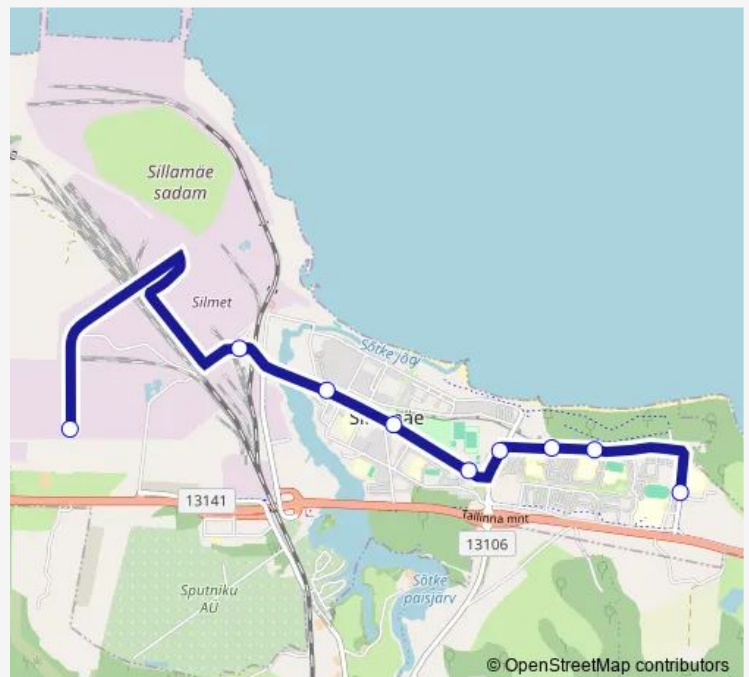

Tuesday 07:20

Wednesday 07:20

Thursday 07:20

Friday 07:20

Saturday —

Sunday —

**Route info**

Direction: Kannuka

Stops: 9

Trip Duration: 0 hour 20 min

2C — Kannuka - Metalli

2C Bus time schedules and route maps are available in an offline PDF at [busmaps.com](https://busmaps.com). Use the [busmaps.com](https://busmaps.com) website to see live bus times, train schedule or subway schedule, and step-by-step directions for all public transit in Sillamae