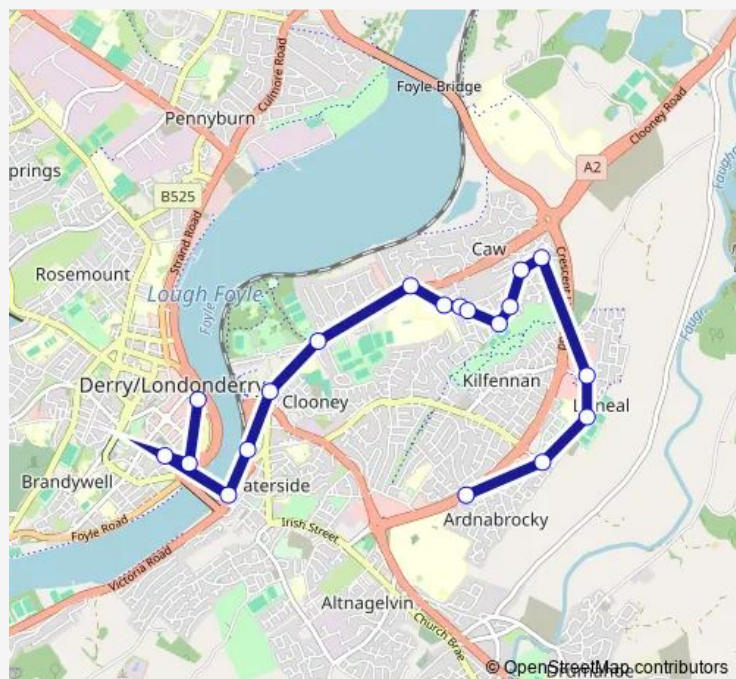

## Bus 2c City Centre - Fountain - Nelson Drive - Knightsbridge

[Go to website](#)

Waterside Link

May Street

St Columb's Park

Clooney Base

Broomhill Avenue

Seymour Gardens

Kinsale Park

Sperrin Park3

### Route schedule

Derry Londonderry Bus Station — Knightsbridge

Monday 07:50

Tuesday 07:50

Wednesday 07:50

Thursday 07:50

Friday 07:50

Saturday —

### Route info

Direction: Derry Londonderry Bus Station

Stops: 19

Trip Duration: 0 hour 28 min

2c — City Centre - Fountain - Nelson Drive - Knightsbridge

2c Bus time schedules and route maps are available in an offline PDF at [busmaps.com](https://busmaps.com). Use the [busmaps.com](https://busmaps.com) website to see live bus times, train schedule or subway schedule, and step-by-step directions for all public transit in Derry