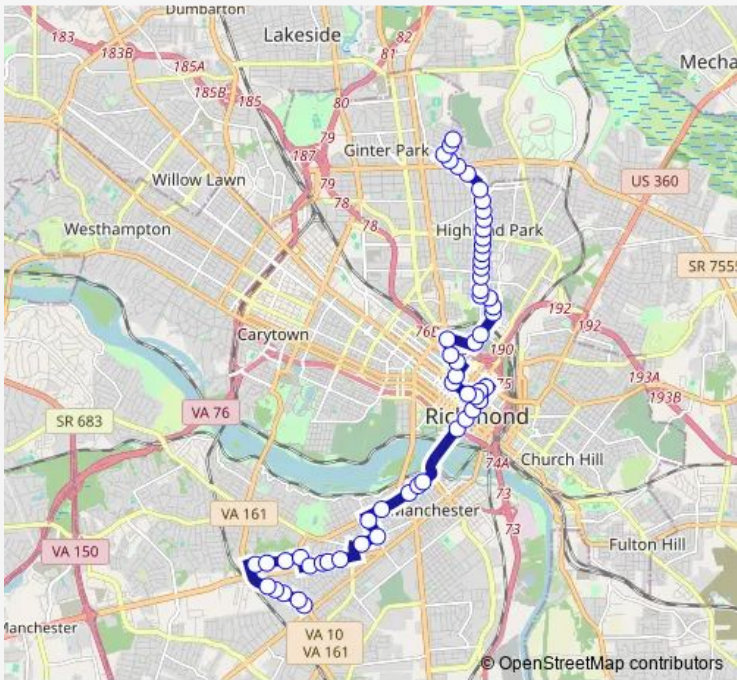

# Bus 2c North AVE/Midlothian/Belt Blvd

[Go to website](#)

**Direction**  
 Belt at Circle Shopping Center — Moss Side + Akron  
 57 stops  
[Open route schedule](#)

- Belt at Circle Shopping Center
- Belt Boulevard + Wachovia Bank
- Belt AT Grtc Administration Building
- Belt Boulevard + 185 Belt Boulevard
- Belt Boulevard + 141 Belt Boulevard
- Crutchfield & George Wythe parking lot
- Crutchfield & Norcroft
- Crutchfield at High School of the Arts Track
- Crutchfield & Roanoke
- Midlothian Pike + 37th
- Midlothian Pike + 34th
- Midlothian Pike + 33rd
- Midlothian Pike + East Blake Lane
- Bainbridge & 29th
- Bainbridge & Clopton
- 26th & McDonough
- Semmes & 22nd
- Semmes + 14th
- Semmes + 12th
- Semmes + 10th
- 9TH + Byrd

Route schedule  
 Belt at Circle Shopping Center — Moss Side + Akron

Monday	—
Tuesday	—
Wednesday	—
Thursday	—
Friday	—
Saturday	—
Sunday	06:15-23:15

Route info  
 Direction: Belt at Circle Shopping Center  
 Stops: 57  
 Trip Duration: 0 hour 50 min

2c — North AVE/Midlothian/Belt Blvd **BusMaps**

9TH + Cary

9TH + Main

9th & Marshall (Mid-block between Marshall & Broad)

Transfer Station BAY B

8TH + Clay

8TH + Marshall

Broad & 7th