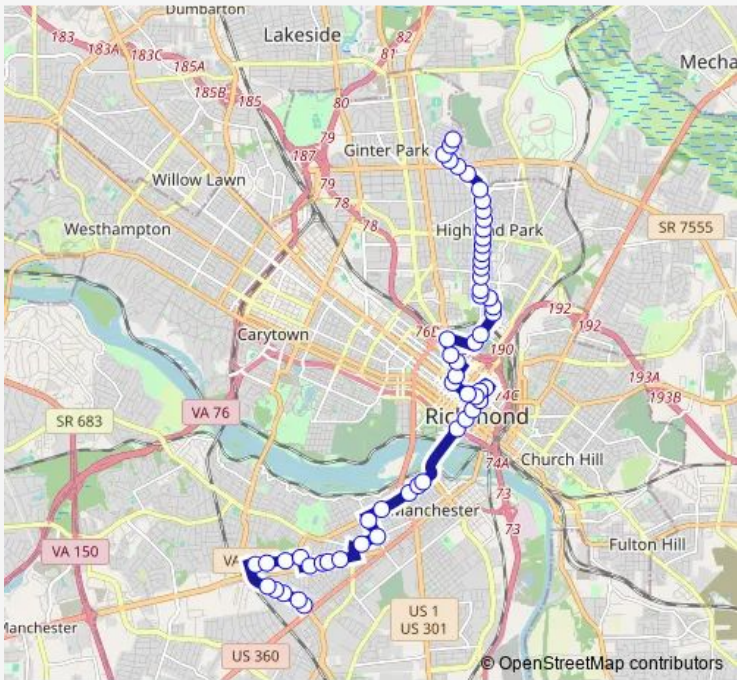

# Bus 2C North AVE/Midlothian/Belt Blvd

[Go to website](#)

**Direction**  
 Belt at Circle Shopping Center — Moss Side + Akron  
 57 stops  
[Open route schedule](#)

- Belt at Circle Shopping Center
- Belt Boulevard + Wachovia Bank
- Belt AT Grtc Administration Building
- Belt Boulevard + 185 Belt Boulevard
- Belt Boulevard + 141 Belt Boulevard
- Crutchfield & George Wythe parking lot
- Crutchfield & Norcroft
- Crutchfield at High School of the Arts Track
- Crutchfield & Roanoke
- Midlothian Pike + 37th
- Midlothian Pike + 34th
- Midlothian Pike + 33rd
- Midlothian Pike + East Blake Lane
- Bainbridge & 29th
- Bainbridge & Clopton
- 26th & Mcdonough
- Semmes & 22nd
- Semmes + 14th
- Semmes + 12th
- Semmes + 10th
- 9TH + Byrd

Route schedule  
 Belt at Circle Shopping Center — Moss Side + Akron

Monday	—
Tuesday	—
Wednesday	—
Thursday	—
Friday	—
Saturday	—
Sunday	06:15-23:15

Route info  
 Direction: Belt at Circle Shopping Center  
 Stops: 57  
 Trip Duration: 0 hour 50 min

2C — North AVE/Midlothian/Belt Blvd **BusMaps**

9TH + Cary

9TH + Main

9th & Marshall (Mid-block between Marshall & Broad)

Transfer Station BAY D

8TH + Clay

8TH + Marshall

Broad & 7th