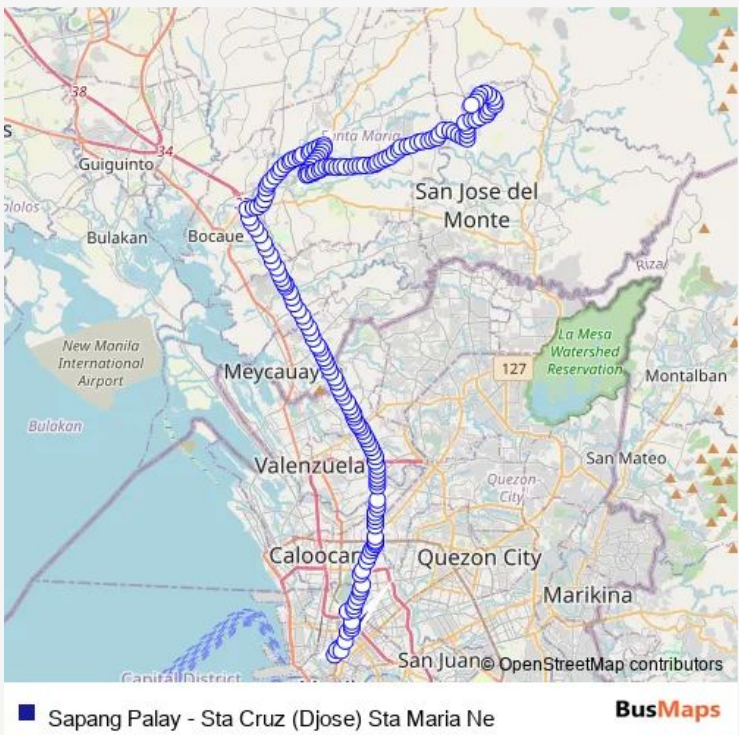

Route schedule

T. Mapua, Manila — Iglesia ni Cristo, City of San Jose del Monte, Manila

Monday	00:00
Tuesday	00:00
Wednesday	00:00
Thursday	00:00
Friday	00:00
Saturday	00:00
Sunday	00:00

Route info

Direction: T. Mapua, Manila

Stops: 181

Trip Duration: 3 hour 47 min

Andreas Bonifacio / Sgt. Emilio Rivera Intersection, Quezon City

Andreas Bonifacio / Selecta Drive Intersection, Quezon City

Andreas Bonifacio / Marvex Drive Intersection, Quezon City