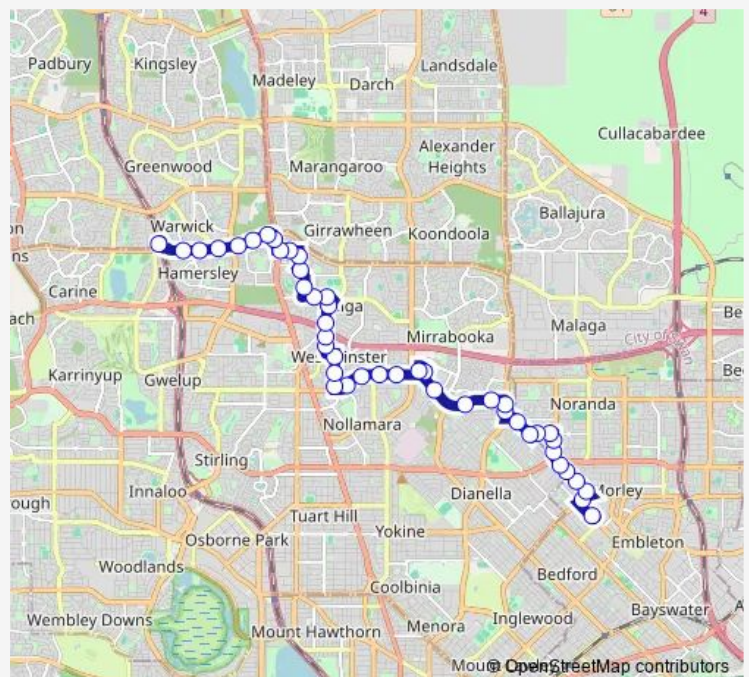

Beach Rd - Warwick Grove Shopping Ctr

Beach Rd After Glendale Av

Beach Rd After Belvedere Rd

Warwick Stn Stand 2

Route schedule

Markham Wy Balga Senior High School — Warwick Stn Stand 2

Monday 15:08

Tuesday 15:08

Wednesday 15:08

Thursday 15:08

Friday 15:08

Saturday —

Sunday —

Route info

Direction: Markham Wy Balga Senior High School

Stops: 16

Trip Duration: 0 hour 20 min

Direction

School Access Rd Morley High School — Morley Bus Stn Stand 4

16 stops

[Open route schedule](#)

School Access Rd Morley High School

Alexander Dr After Yirrigan Dr

Alexander Dr Before Gordon Rd