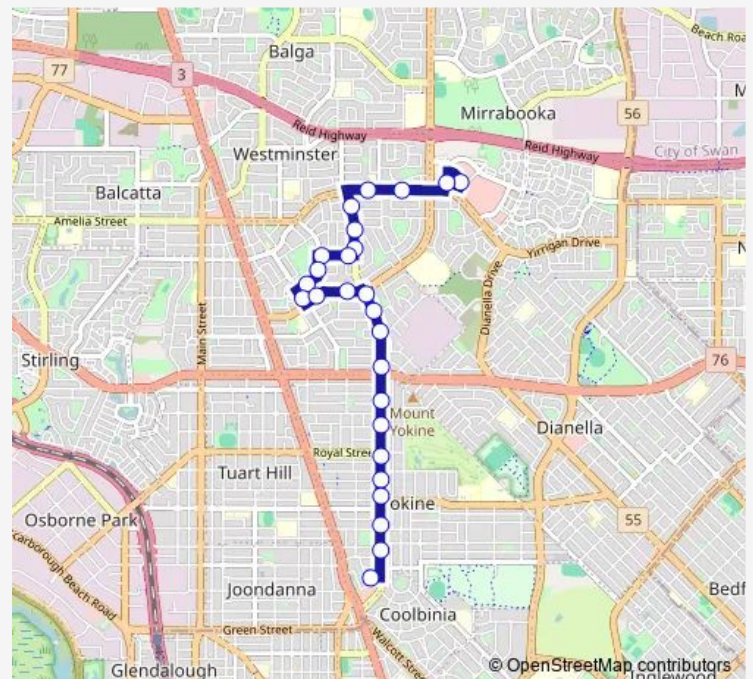

### Route schedule

Nangar St After Flinders St — Mirrabooka Station Stand 2

Monday 10:05-14:05

Tuesday 10:05-14:05

Wednesday 10:05-14:05

Thursday 10:05-14:05

Friday 10:05-14:05

Saturday —

### Route info

Direction: Nangar St After Flinders St

Stops: 28

Trip Duration: 0 hour 17 min

Flinders St Before Koorooda Rd

Flinders St Before Ravenswood Dr

Ravenswood Dr Before Changton Wy

Ravenswood Dr After Majella Rd