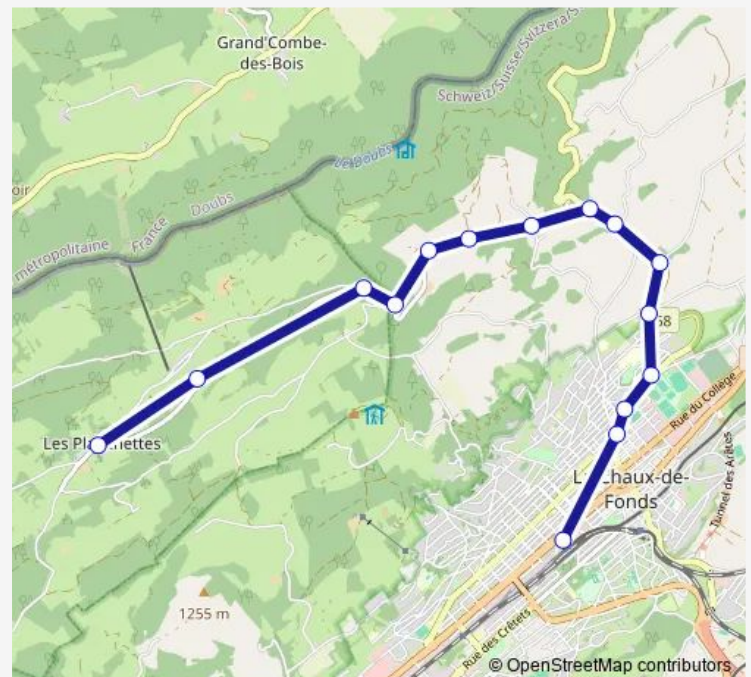

### Route schedule

Thalheim AG, Dorfplatz — Brugg AG, Bahnhof/Zentrum

Monday —

Tuesday —

Wednesday —

Thursday —

Friday —

Saturday 06:58

### Route info

Direction: Thalheim AG, Dorfplatz

Stops: 20

Trip Duration: 0 hour 27 min

■ 371 — B 371

BusMaps