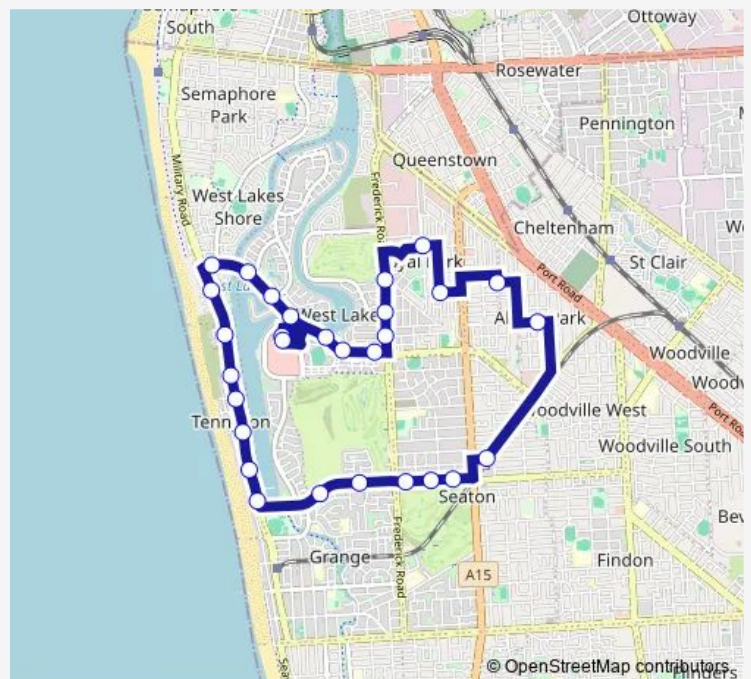

Stop 33C West Lakes Blvd - North side

Stop 33B West Lakes Blvd - North side

Stop 33A West Lakes Blvd - North side

Stop 34 Frederick Rd - West side

Stop 34A Frederick Rd - West side

Stop 34B Frederick Rd - West side

Stop 30 Trimmer Pde - South side

Stop 30A Trimmer Pde - South side

Stop 31 Trimmer Pde - South side

Stop 31A Trimmer Pde - South side

Stop 31 Military Rd - West side

Stop 31A Military Rd - West side

Stop 31B Military Rd - West side

Stop 32 Military Rd - West side

Route schedule

Zone A West Lakes Interchange - North side — West Lakes Interchange Terminus

Monday	10:07-14:07
Tuesday	10:07-14:07
Wednesday	10:07-14:07
Thursday	10:07-14:07
Friday	10:07-14:07
Saturday	—
Sunday	—

Route info

Direction: Zone A West Lakes Interchange - North side

Stops: 29

Trip Duration: 0 hour 29 min

371 — West Lakes Centre Interchange Clockwise Loop **BusMaps**

Stop 32A Military Rd - West side

Stop 32B Military Rd - West side