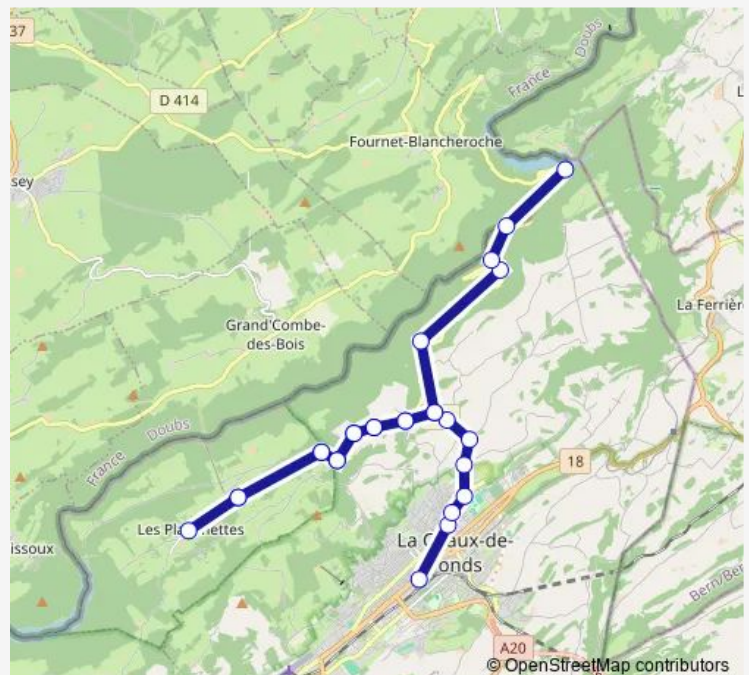

Wednesday 06:18-18:28

Thursday 06:18-18:28

Friday 06:18-18:28

Saturday 10:25-15:25

Sunday 10:25-15:25

Route info

Direction: Les Planchettes, village

Stops: 15

Trip Duration: 0 hour 20 min

■ 371

BusMaps

Direction

Biaufond, douane — La Chaux-de-Fonds, gare

13 stops

[Open route schedule](#)

Biaufond, douane

Trip Duration: 0 hour 27 min

Direction

La Chaux-de-Fonds, gare — Biaufond, douane

27 stops

[Open route schedule](#)

La Chaux-de-Fonds, gare

La Chaux-de-Fonds, Moulins

La Chaux-de-F, Perret-Gentil