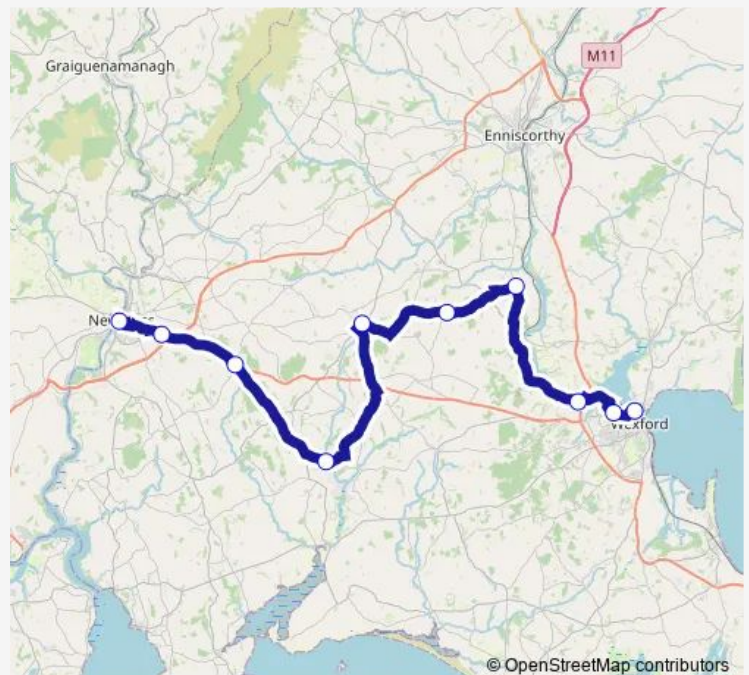

Adamstown

Galbally (Church)

Ballyhogue

Ferrycarrig

Hospital Newtown Rd

Wexford Station

Route schedule

New Ross The Quay — Wexford Station

Monday —

Tuesday —

Wednesday —

Thursday —

Friday 10:30

Saturday —

Sunday —

Route info

Direction: New Ross The Quay

Stops: 10

Trip Duration: 1 hour 34 min

371 — New Ross - Adamstown - Wexford

Direction

Wexford Station — New Ross The Quay

10 stops

[Open route schedule](#)