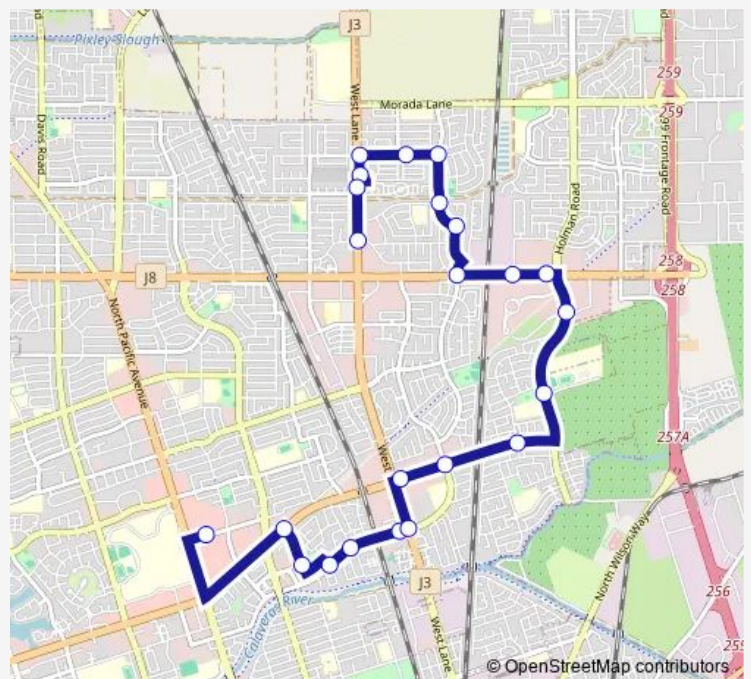

Sandalwood DR & Ringwood NS Wb

Sandalwood DR & West Lane Frontage NS Wb

West Lane Frontage @ 8700 West Lane

Route schedule

Mall Transfer ARR (North) — Knickerbocker & West Lane FS Eb

Monday 07:24-16:15

Tuesday 07:24-16:15

Wednesday 07:24-16:15

Thursday 07:24-16:15

Friday 07:24-16:15

Saturday —

Sunday —

Route info

Direction: Mall Transfer ARR (North)

Stops: 23

Trip Duration: 0 hour 34 min

371 — Holman-Bianchi-Malls

West Lane & West LN Front RD Sb

Knickerbocker & West Lane FS Eb

Direction

Knickerbocker & West Lane FS Eb — Mall Transfer ARR (North)

20 stops

[Open route schedule](#)

Wednesday 07:59-15:36

Thursday 07:59-15:36

Friday 07:59-15:36

Saturday —

Sunday —

Route info

Direction: Knickerbocker & West Lane FS Eb

Stops: 20