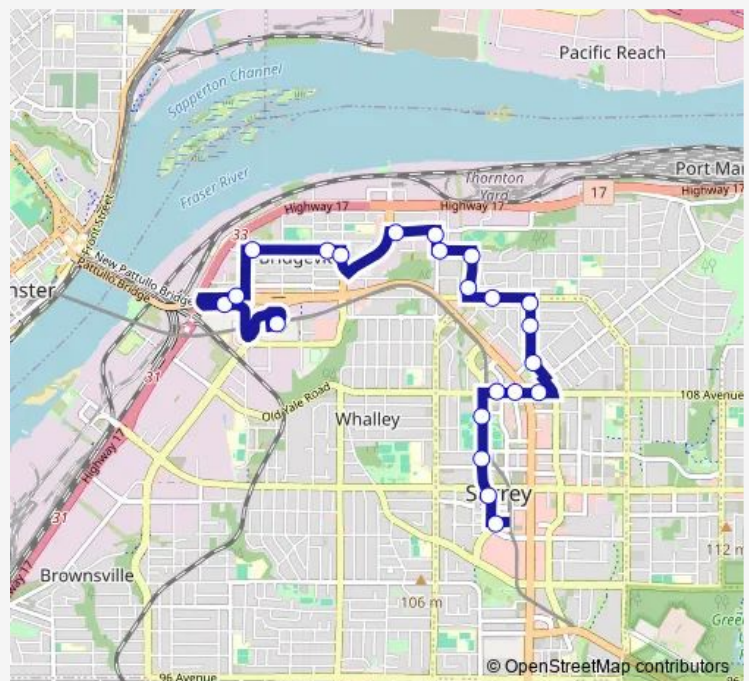

Northbound University Dr @ 105A Ave

Northbound University Dr @ 107a Ave

Gateway Station @ Bay 3

Eastbound 108 Ave @ King George Blvd

Northbound Hilton Rd @ Grosvenor Rd

Northbound 136 St @ Bentley Rd

Northbound 136 St @ 111 Ave

Northbound 128 St @ 114 Ave

Westbound 114 Ave @ 126a St

Westbound 114 Ave @ 124 St

Southbound 124 St @ 112a Ave

Eastbound 111a Ave @ 12300 Block

Route schedule

Surrey Central Station @ Bay 6 — Scott Road Station @ Bay 1

Monday 06:07-21:42

Tuesday 06:07-21:42

Wednesday 06:07-21:42

Thursday 06:07-21:42

Friday 06:07-22:45

Saturday 08:40-22:38

Sunday 09:40-21:38

Route info

Direction: Surrey Central Station @ Bay 6

Stops: 22

Trip Duration: 0 hour 22 min

■ 371 — Surrey Central/Scott Rd Station

Direction

Scott Road Station @ Bay 7 — Surrey Central Station @ Bay 6

22 stops

[Open route schedule](#)