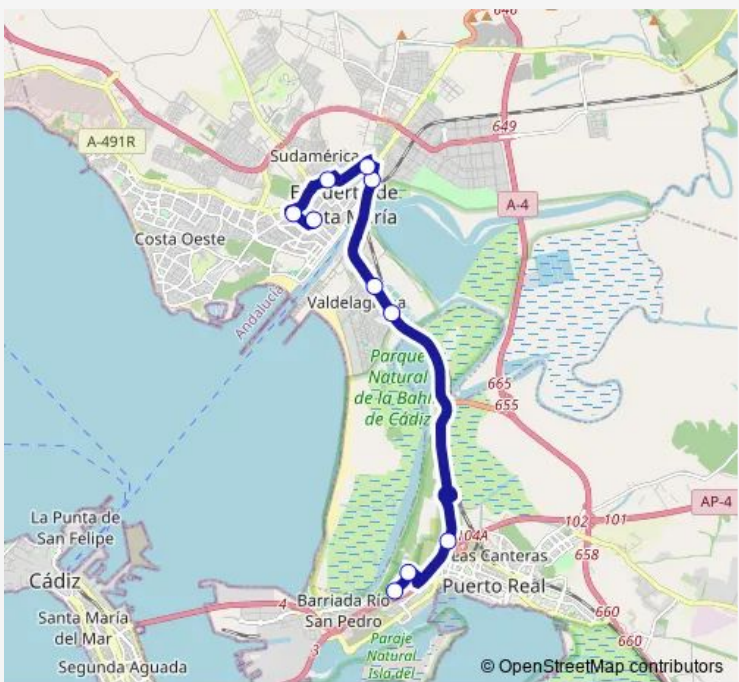

**Bus M-340 El Puerto De Santa María-Campus Universitario De Puerto Real**

[Go to website](#)

**Direction**  
 Campus-C. Educación V — Plaza De Toros  
 10 stops  
[Open route schedule](#)

- Campus-C. Educación V
- Campus-Ciencias V
- Escuela Ingeniería V
- Los Toruños V
- Valdelagrana-Caballo Blanco V
- Estación Fc El Pto. De Sta. María V
- Parque Vino Fino V
- Avda. Sanlúcar V
- Cl. Valdés-Hospital V
- Plaza De Toros

**Route schedule**  
 Campus-C. Educación V — Plaza De Toros

Monday	11:40
Tuesday	11:40
Wednesday	11:40
Thursday	11:40
Friday	11:40
Saturday	—
Sunday	—

**Route info**  
 Direction: Campus-C. Educación V  
 Stops: 10  
 Trip Duration: 0 hour 25 min

M-340 Bus time schedules and route maps are available in an offline PDF at [busmaps.com](https://busmaps.com). Use the [busmaps.com](https://busmaps.com) website to see live bus times, train schedule or subway schedule, and step-by-step directions for all public transit in Cadiz

The schedule is provided in the local timezone. Times with "(+1)" indicate departures on the next day.

PDF file created on 2025-01-16

2024 BusMaps.com - All Rights Reserved