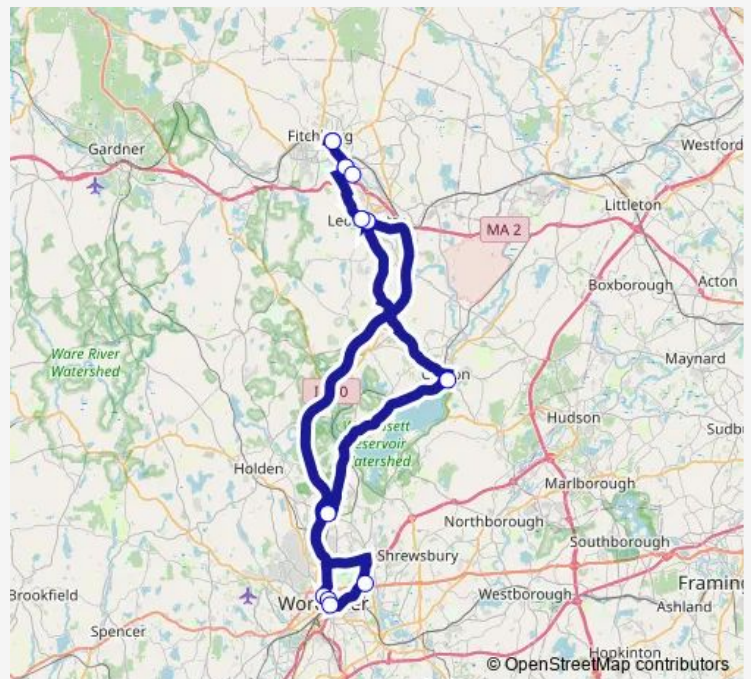

Downtown Clinton (48 High Street)

Monument Square

Leominster Senior Center

1091 Water St @ Wanoosnoc Ave, Fitchburg

Mart Intermodal Transportation Center, Fitchburg

Mart Garage (City Line), Fitchburg

Route schedule

Route info

Direction: Mart Intermodal Transportation Center, Fitchburg

Stops: 15

Trip Duration: 2 hour 0 min

Direction

Mart Garage (City Line), Fitchburg — Mart Intermodal Transportation Center, Fitchburg

14 stops

[Open route schedule](#)

Mart Garage (City Line), Fitchburg

Mart Intermodal Transportation Center, Fitchburg

1091 Water St @ Wanoosnoc Ave, Fitchburg

Leominster Senior Center

Monument Square

Downtown Clinton (48 High Street)