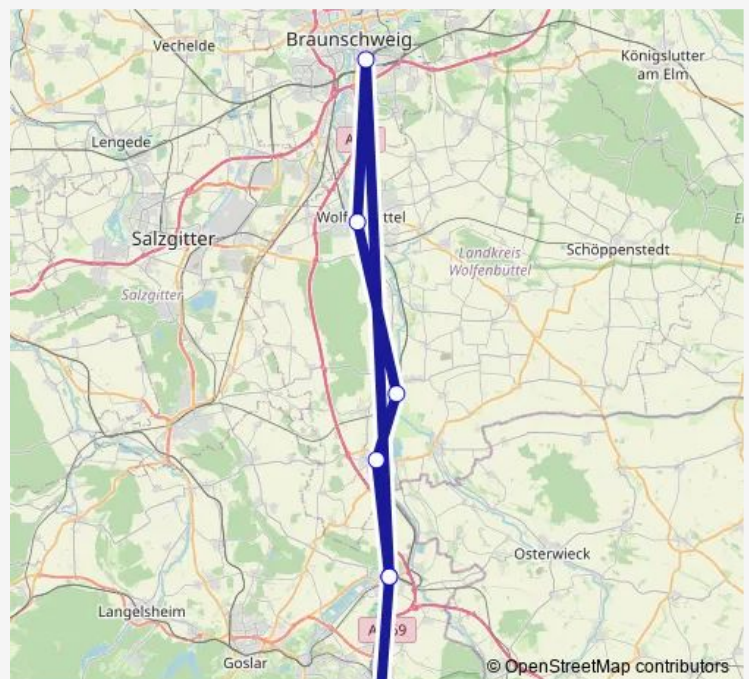

Regional Rail Service RB42

[Go to website](#)**Direction**

Braunschweig, Hauptbahnhof — Bad Harzburg, Bahnhof Parkdeck

6 stops

[Open route schedule](#)

Braunschweig, Hauptbahnhof

Wolfenbüttel, Bahnhof

Börßum, Bahnhof

Thursday 05:24-23:24

Friday 05:24-23:24

Saturday 06:24-23:24

Sunday 07:24-23:24

Route info

Direction: Braunschweig, Hauptbahnhof

Stops: 6

Trip Duration: 0 hour 47 min

RB42

Direction

Bad Harzburg, Bahnhof Parkdeck — Braunschweig, Hauptbahnhof

6 stops

[Open route schedule](#)

Bad Harzburg, Bahnhof Parkdeck

Vienenburg, Bahnhof

Schladen, Bahnhof

Thursday 05:45-22:45

Friday 05:45-22:45

Saturday 05:45-22:45

Sunday 06:45-22:45

Route info

Direction: Bad Harzburg, Bahnhof Parkdeck

Stops: 6

Trip Duration: 0 hour 50 min