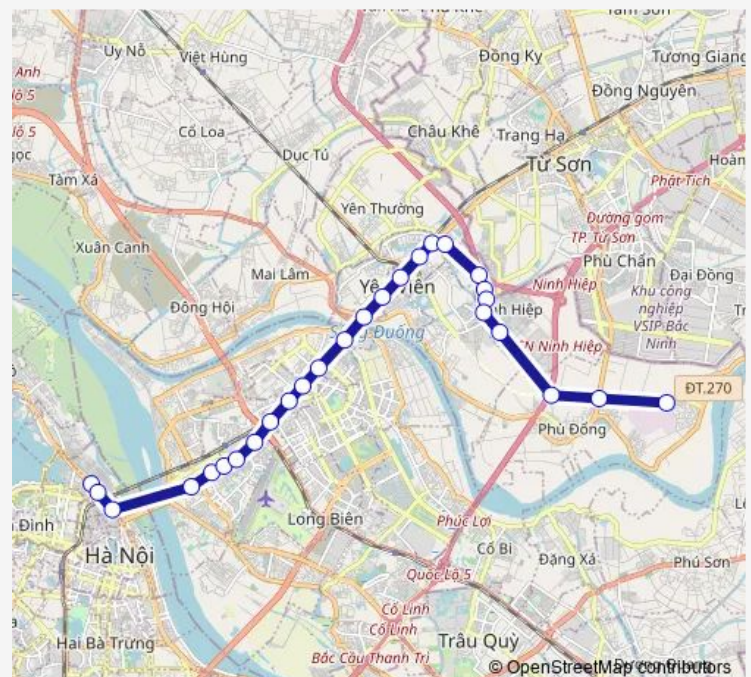

### Route schedule

Stop\_100\_2\_S26 — Stop\_10b\_1\_S27

Monday 06:30-19:40

Tuesday 06:30-19:40

Wednesday 06:30-19:40

Thursday 06:30-19:40

Friday 06:30-19:40

Saturday 06:30-19:40

### Route info

Direction: Stop\_100\_2\_S26

Stops: 27

Trip Duration: 1 hour 4 min

Route\_10b\_1

Stop\_10b\_1\_S22

Stop\_10b\_1\_S23

Stop\_10b\_1\_S24