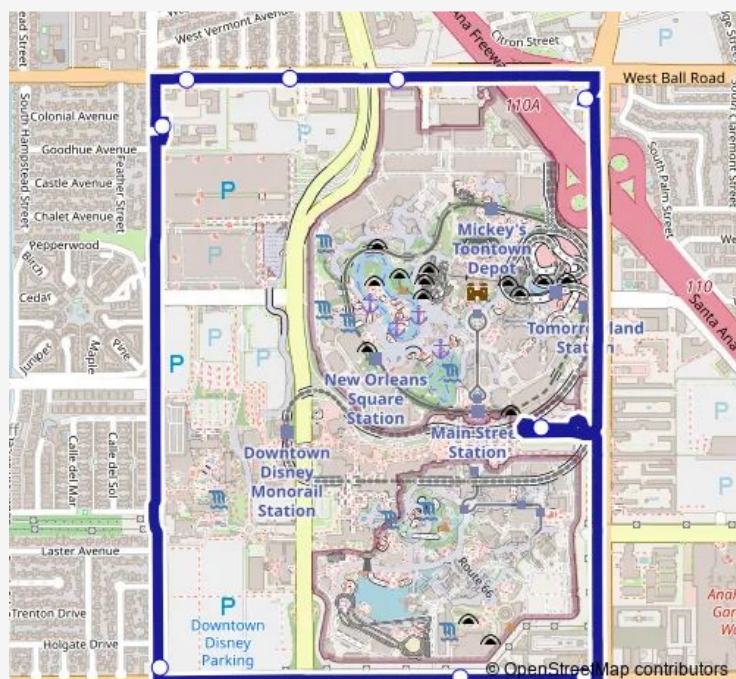

Walnut St. NB @ Katella Ave.

Holiday Inn - Walnut Street

Springhill Suites - Ball Rd

Staybridge Suites Anaheim

Ball Road & Cast Place

Four Points Sheraton Anaheim

Disneyland Main Transportation Center - 11

Desert Palms Hotel

Route schedule

Desert Palms Hotel — Desert Palms Hotel

Monday 06:30-09:10

Tuesday 06:30-09:10

Wednesday 06:30-09:10

Thursday 06:30-09:10

Friday 06:30-09:10

Saturday 06:30-09:10

Sunday 06:30-09:10

Route info

Direction: Desert Palms Hotel

Stops: 10

Trip Duration: 0 hour 20 min

Ball Road Line — 11 Ball Road Line

Direction

Disneyland Main Transportation Center - 11 — Disneyland Main Transportation Center - 11

10 stops

[Open route schedule](#)

Disneyland Main Transportation Center - 11

Desert Palms Hotel

Convention Center - Katella

Walnut St. NB @ Katella Ave.

Holiday Inn - Walnut Street

Springhill Suites - Ball Rd