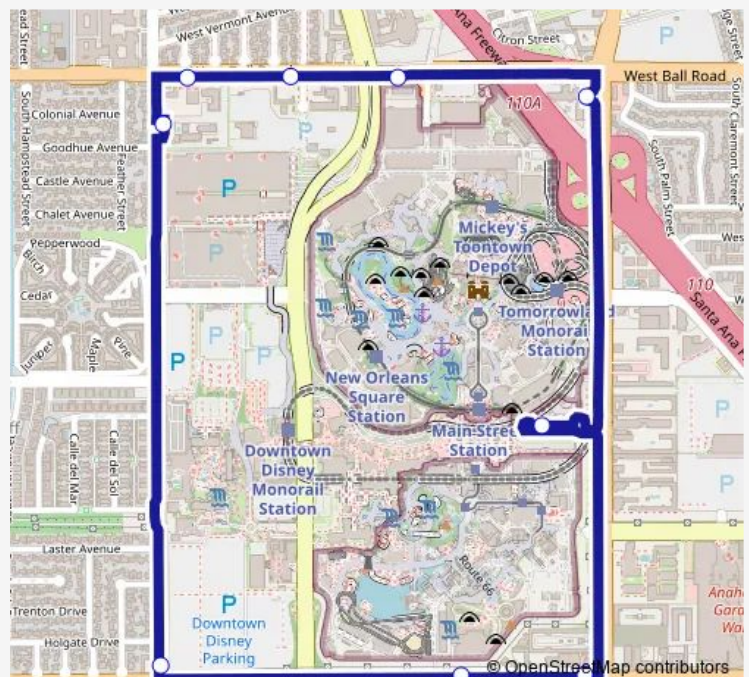

Bus Ball Road Line 11 Ball Road Line

[Go to website](#)

Direction

Desert Palms Hotel — Desert Palms Hotel

10 stops

[Open route schedule](#)

Desert Palms Hotel

Convention Center - Katella

Walnut St. NB @ Katella Ave.

Holiday Inn - Walnut Street

Springhill Suites - Ball Rd

Staybridge Suites Anaheim

Ball Road & Cast Place

Four Points Sheraton Anaheim

Disneyland Main Transportation Center - 11

Desert Palms Hotel

Route schedule

Desert Palms Hotel — Desert Palms Hotel

Monday 06:30-09:30

Tuesday 06:30-09:30

Wednesday 06:30-09:30

Thursday 06:30-09:30

Friday 06:30-09:30

Saturday 06:30-09:30

Sunday 06:30-09:30

Route info

Direction: Desert Palms Hotel

Stops: 10

Trip Duration: 0 hour 20 min

Ball Road Line — 11 Ball Road Line

Ball Road Line Bus time schedules and route maps are available in an offline PDF at busmaps.com. Use the busmaps.com website to see live bus times, train schedule or subway schedule, and step-by-step directions for all public transit in Orange