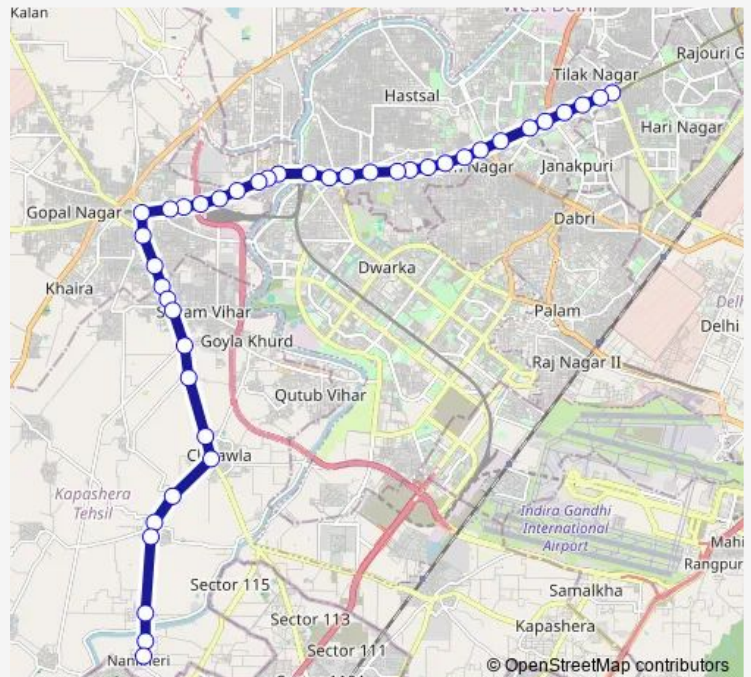

Bus 834up

[Go to website](#)

Direction

Tilak Nagar Terminal — Nanak Heri Village

41 stops

[Open route schedule](#)

- Tilak Nagar Terminal
- Tilak Nagar Crossing (Najafgarh Road)
- Janak Puri Check Post
- B2A Janakpuri
- Janak Puri District Centre
- Dholi Piao
- Vikaspuri Crossing
- Uttam Nagar Terminal
- Uttam Nagar
- Prem Nagar
- Om Vihar
- Kiran Garden
- Nawada
- Mohan Garden
- Sewak Park Dwarka More Metro Station
- Kakrola More
- Kakrola Bridge
- Nangli Dairy
- Chhathh Ghat Park
- Arjun Park
- Nangli Sakrawati Crossing

Route schedule

Tilak Nagar Terminal — Nanak Heri Village

Monday	07:30-21:32
Tuesday	07:30-21:32
Wednesday	07:30-21:32
Thursday	07:30-21:32
Friday	07:30-21:32
Saturday	07:30-21:32
Sunday	07:30-21:32

Route info

Direction: Tilak Nagar Terminal

Stops: 41

Trip Duration: 1 hour 28 min

■ 834up

BusMaps

Nangli Sakrawati

Sai Baba Mandir

Power House Najafgarh