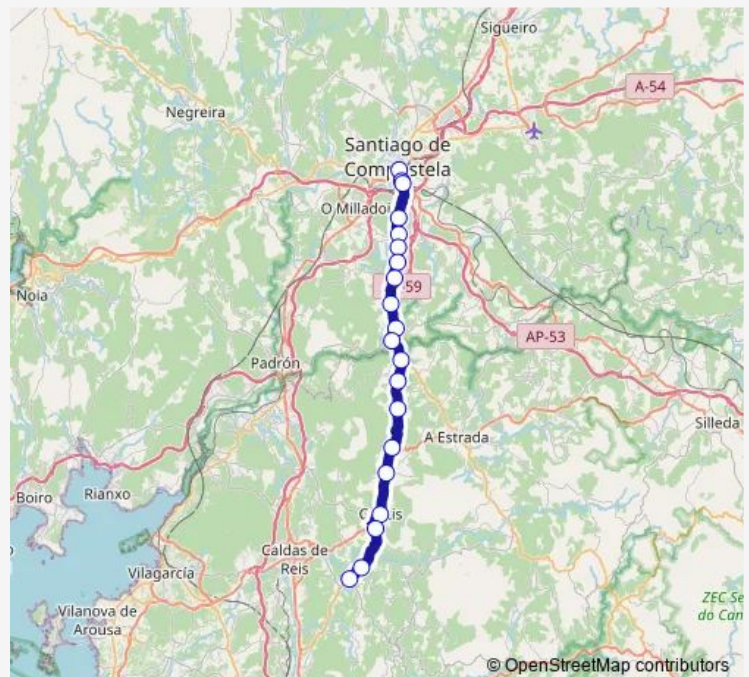

Souto

Moraña (Santa Lucía)

Route schedule

Santiago E.I. — Moraña (Santa Lucía)

Monday 12:00-18:30

Tuesday 12:00-18:30

Wednesday 12:00-18:30

Thursday 12:00-18:30

Friday 12:00-18:30

Saturday —

Sunday —

Route info

Direction: Santiago E.I.

Stops: 20

Trip Duration: 0 hour 55 min

Xg817030 — Santiago-Pontevea-Cuntis

Direction

Moraña (Santa Lucía) — Santiago E.I.

20 stops

[Open route schedule](#)

Moraña (Santa Lucía)

Souto

Meira

Cuntis

Route schedule

Moraña (Santa Lucía) — Santiago E.I.

Monday 07:00-15:30

Tuesday 07:00-15:30

Wednesday 07:00-15:30

Thursday 07:00-15:30

Friday 07:00-15:30

Saturday —