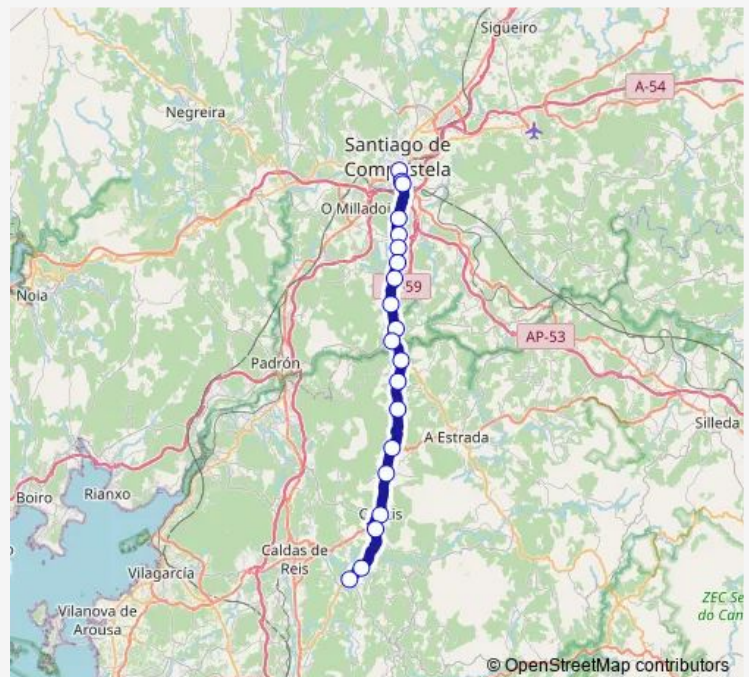

Souto

Moraña (Santa Lucía)

Route schedule

Santiago E.I. — Moraña (Santa Lucía)

Monday 12:00-18:30

Tuesday 12:00-18:30

Wednesday 12:00-18:30

Thursday —

Friday 12:00-18:30

Saturday —

Sunday —

Route info

Direction: Santiago E.I.

Stops: 20

Trip Duration: 0 hour 55 min

XG817030 — Santiago-Pontevea-Cuntis

Direction

Moraña (Santa Lucía) — Santiago E.I.

20 stops

[Open route schedule](#)

Moraña (Santa Lucía)

Souto

Meira

Cuntis

Route schedule

Moraña (Santa Lucía) — Santiago E.I.

Monday 07:00-15:30

Tuesday 07:00-15:30

Wednesday 07:00-15:30

Thursday —

Friday 07:00-15:30

Saturday —