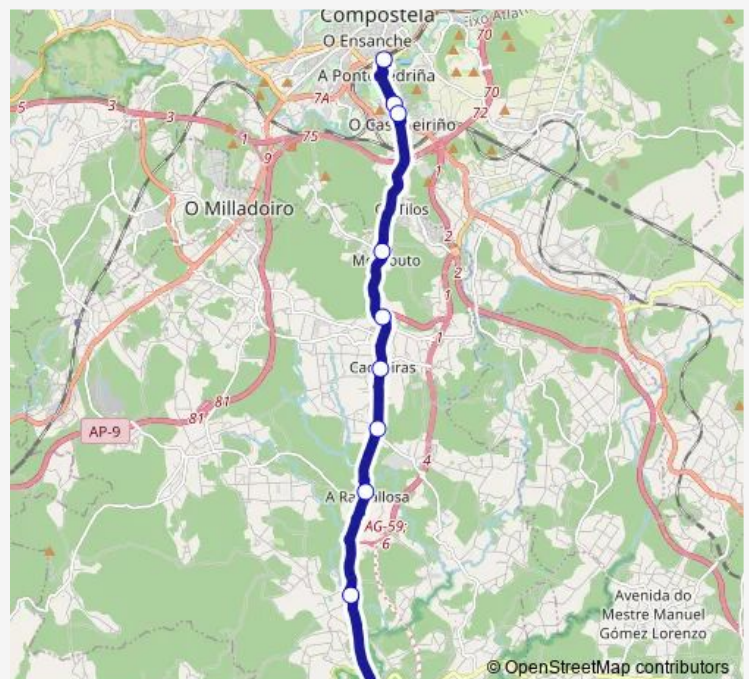

Route schedule

Santiago E.I. — Pontevea

Monday 13:00-20:45

Tuesday 13:00-20:45

Wednesday 13:00-20:45

Thursday 13:00-20:45

Friday 13:00-20:45

Saturday —

Sunday —

Route info

Direction: Santiago E.I.

Stops: 10

Trip Duration: 0 hour 21 min

■ Xg817030 — Santiago-Pontevea

BusMaps

Direction

Pontevea — Santiago E.I.

10 stops

[Open route schedule](#)

Pontevea

Chaodorrío

Ramallosa

Catro Camiños

Cacheiras

Tuesday 09:15-21:15

Wednesday 09:15-21:15

Thursday 09:15-21:15

Friday 09:15-21:15

Saturday —

Sunday —

Route info

Direction: Pontevea