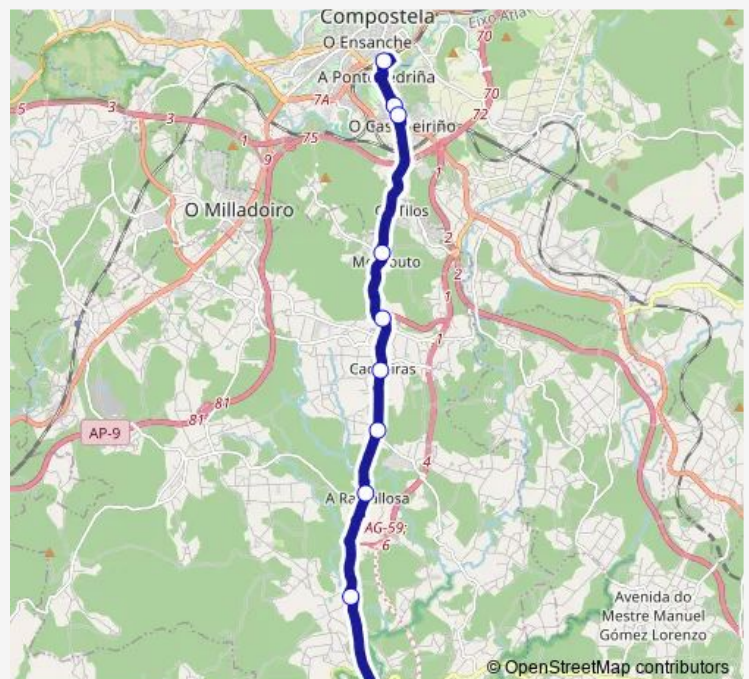

Route schedule

Santiago E.I. — Pontevea

Monday 13:00-20:45

Tuesday 13:00-20:45

Wednesday 13:00-20:45

Thursday —

Friday 13:00-20:45

Saturday —

Sunday —

Route info

Direction: Santiago E.I.

Stops: 10

Trip Duration: 0 hour 21 min

■ XG817030 — Santiago-Pontevea

Direction

Pontevea — Santiago E.I.

10 stops

[Open route schedule](#)

Pontevea

Chaodorrío

Ramallosa

Catro Camiños

Cacheiras

Cacheiras (O Grilo)

Wednesday 09:15-21:15

Thursday —

Friday 09:15-21:15

Saturday —

Sunday —

Route info

Direction: Pontevea

Stops: 10