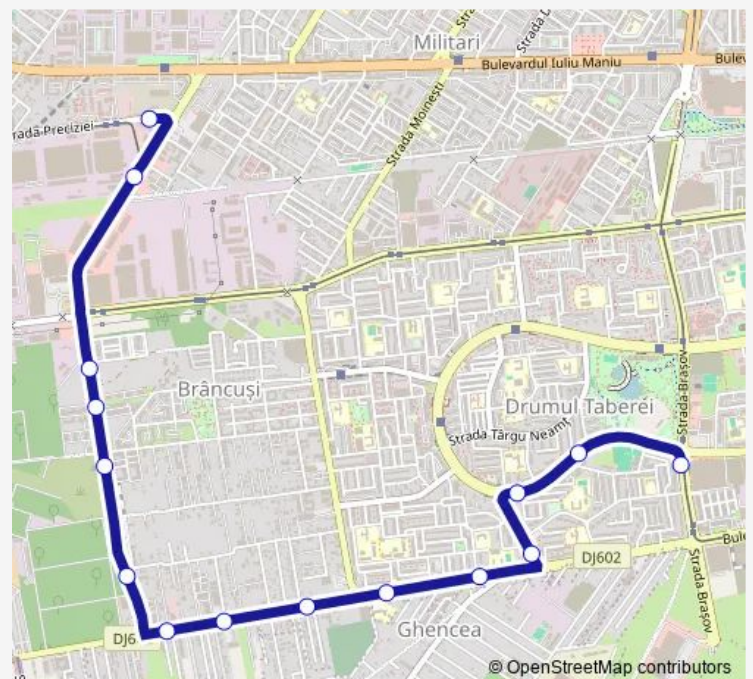

Direction

Bd. Preciziei — Parcul Drumul Taberei

15 stops

[Open route schedule](#)

Bd. Preciziei

C.F.R. Cotroceni

Bd. Timisoara

Cartier Brancusi

Aleea Vlasiei

Liceul Eugen Lovinescu

Parcul Drumul Taberei

Route schedule

Bd. Preciziei — Parcul Drumul Taberei

Monday	05:00-22:35
Tuesday	05:00-22:35
Wednesday	05:00-22:35
Thursday	05:00-22:35
Friday	05:00-22:35
Saturday	05:00-22:35
Sunday	—

Route info

Direction: Bd. Preciziei

Stops: 15

Trip Duration: 0 hour 18 min

Direction

Parcul Drumul Taberei — Bd. Preciziei

16 stops

[Open route schedule](#)

Route schedule

Parcul Drumul Taberei — Bd. Preciziei

Monday 05:21-22:55

Tuesday 05:21-22:55

Wednesday 05:21-22:55

Thursday 05:21-22:55

Friday 05:21-22:55

Saturday 05:21-22:55