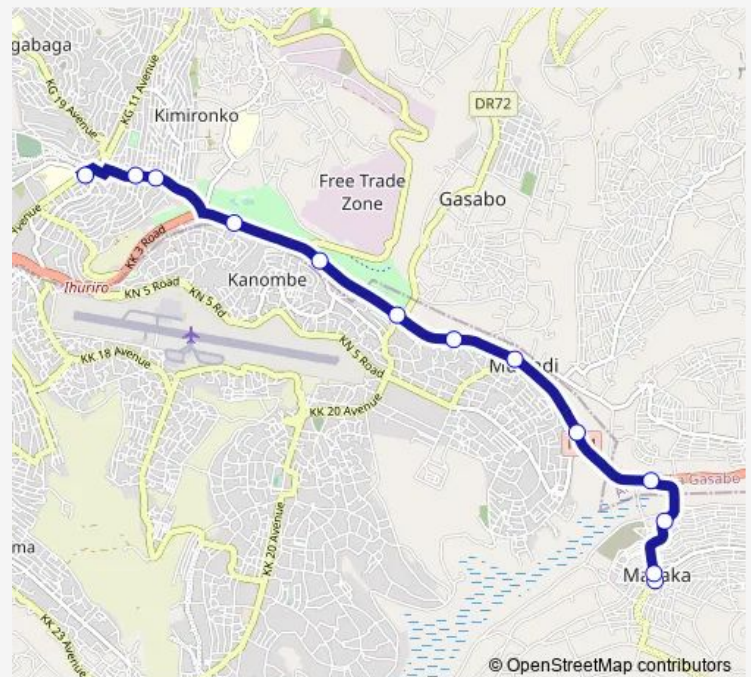

Thursday 18:19

Friday 18:19

Saturday —

Sunday —

Route info

Direction: Masaka

Stops: 13

Trip Duration: 0 hour 36 min

■ 322 — Rftc - Zone III and IV - 322

Direction

Kimironko gare — Unknown

13 stops

[Open route schedule](#)

Kimironko gare

Unknown

Unknown

Friday 07:33

Saturday —

Sunday —

Route info

Direction: Kimironko gare

Stops: 13

Trip Duration: 0 hour 34 min

Direction