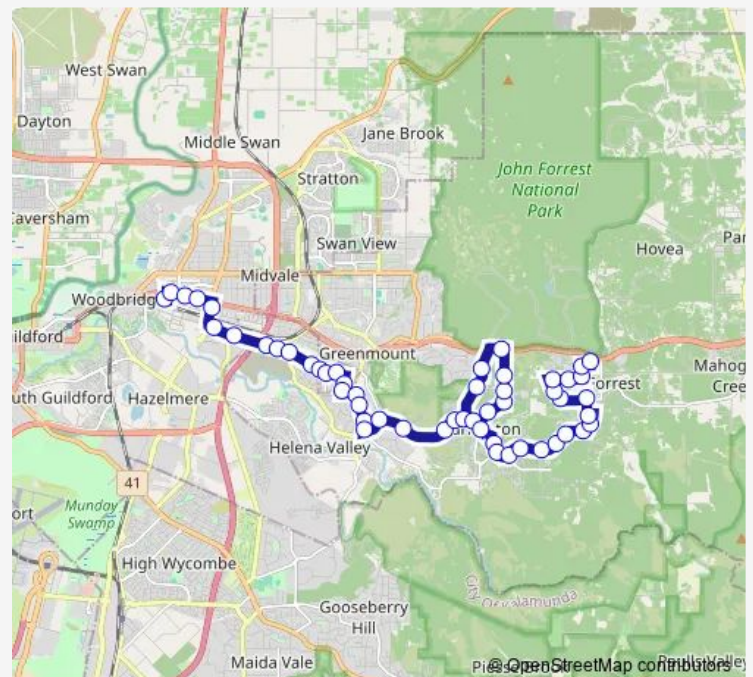

Saturday 07:45-17:45

Sunday 08:28-18:15

Route info

Direction: Midland Stn Stand 7

Stops: 52

Trip Duration: 0 hour 37 min

Coulston Rd After Boya Cr

Coulston Rd Before Mandoon Cl

Coulston Rd After Saw Dr

Coulston Rd Before Darlington Rd

Darlington Rd After Coulston Rd

Hillsden Rd Before Stone Cr

Lionel Rd After Hillsden Rd

Lionel Rd After Girvan Pl

Lionel Rd After Marnie Rd

Great Eastern Hwy After Lionel Rd

56 stops

[Open route schedule](#)

Strettle Rd After Jacoby St

Strettle Rd Before Swan Rd

Strettle Rd After Swan Rd

Brooking Rd Before Draper Rd

Great Eastern Hwy After Brooking Rd

Great Eastern Hwy Before Marri Rd