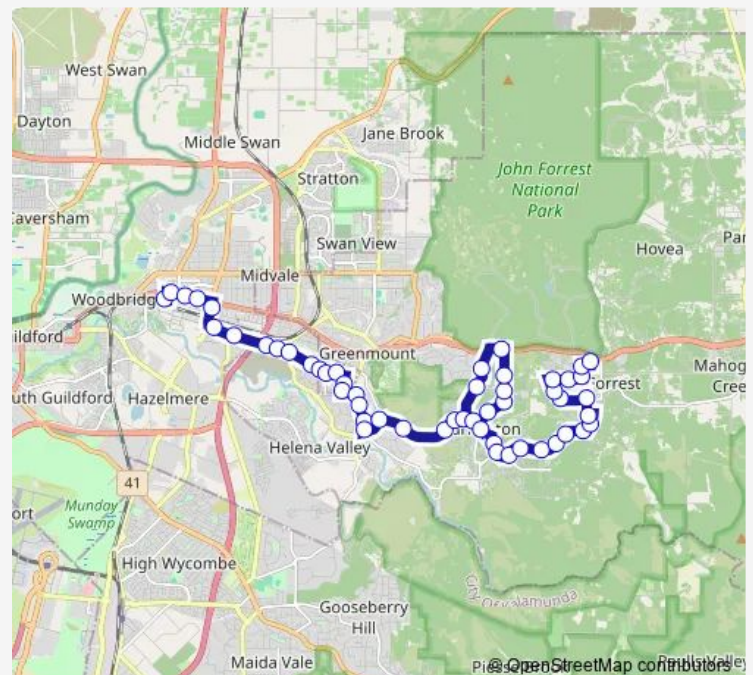

Saturday 07:45-17:45

Sunday 08:28-18:15

Route info

Direction: Midland Stn Stand 7

Stops: 52

Trip Duration: 0 hour 42 min

Coulston Rd After Boya Cr

Coulston Rd Before Mandoon Cl

Coulston Rd After Saw Dr

Coulston Rd Before Darlington Rd

Darlington Rd After Coulston Rd

Hillsden Rd Before Stone Cr

Lionel Rd After Hillsden Rd

Lionel Rd After Girvan Pl

Lionel Rd After Marnie Rd

Great Eastern Hwy After Lionel Rd

56 stops

[Open route schedule](#)

Strettle Rd After Jacoby St

Strettle Rd Before Swan Rd

Strettle Rd After Swan Rd

Brooking Rd Before Draper Rd

Great Eastern Hwy After Brooking Rd

Great Eastern Hwy Before Marri Rd