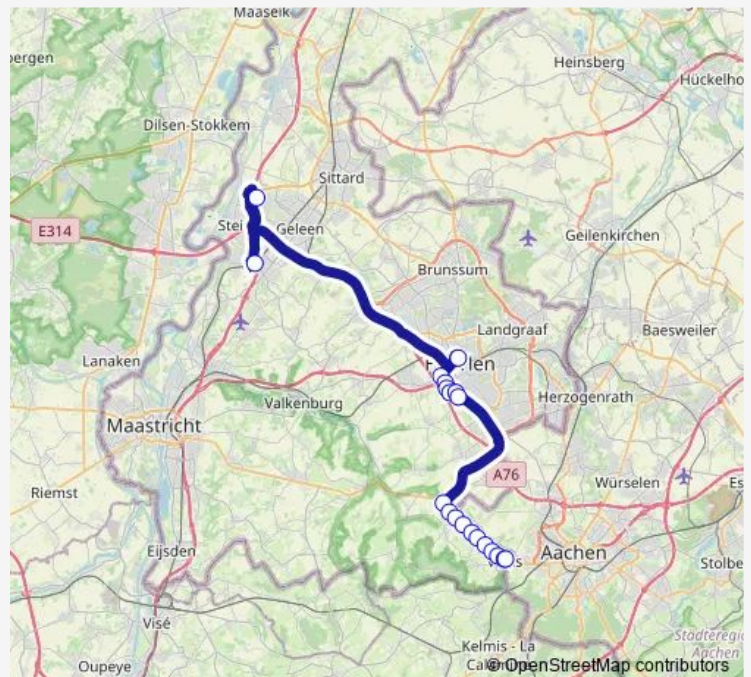

Heerlen, Tichelbeekstraat

Heerlen, De Thun

Heerlen, Prof. Lambertstraat

Heerlen, Zuyd Hogeschool

Heerlen, Station Heerlen

Urmond, Chemelot Campus

Beek, Station Beek-Elsloo

**Route schedule**

Vaals, Busstation — Beek, Station Beek-Elsloo

Monday 07:31-09:01

Tuesday 07:31-09:01

Wednesday 07:31-09:01

Thursday 07:31-09:01

Friday 07:31-09:01

Saturday —

Sunday —

**Route info**

Direction: Vaals, Busstation

Stops: 19

Trip Duration: 1 hour 12 min

## Direction

Beek, Station Beek-Elsloo — Vaals, Busstation

20 stops

[Open route schedule](#)

Beek, Station Beek-Elsloo

Urmond, Chemelot Campus

Heerlen, Station Heerlen

Heerlen, Zuyd Hogeschool