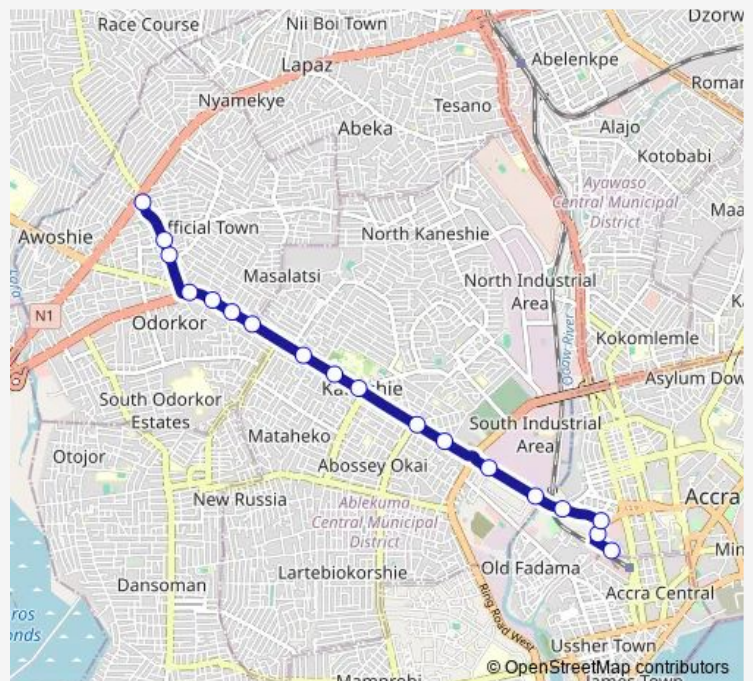

Glory Land junction

Waterworks junction

Odorkor

Off town junction

School junction

Kwashieman Junction

**Route schedule**

Accra Cmb — Kwashieman Junction

Monday	06:00
Tuesday	06:00
Wednesday	06:00
Thursday	06:00
Friday	06:00
Saturday	06:00
Sunday	06:00

**Route info**

Direction: Accra Cmb

Stops: 18

Trip Duration: 0 hour 38 min

322 — Kwashieman Junction ↔ Accra Cmb

## Direction

Kwashieman Junction — Accra Cmb

21 stops

[Open route schedule](#)

Kwashieman Junction

Odorkor

Water

Darkuman Junction

## Route info

Direction: Kwashieman Junction

Stops: 21

Trip Duration: 1 hour 14 min

322 Bus time schedules and route maps are available in an offline PDF at [busmaps.com](https://busmaps.com). Use the [busmaps.com](https://busmaps.com) website to see live bus times, train schedule or subway schedule, and step-by-step directions for all public transit in Accra