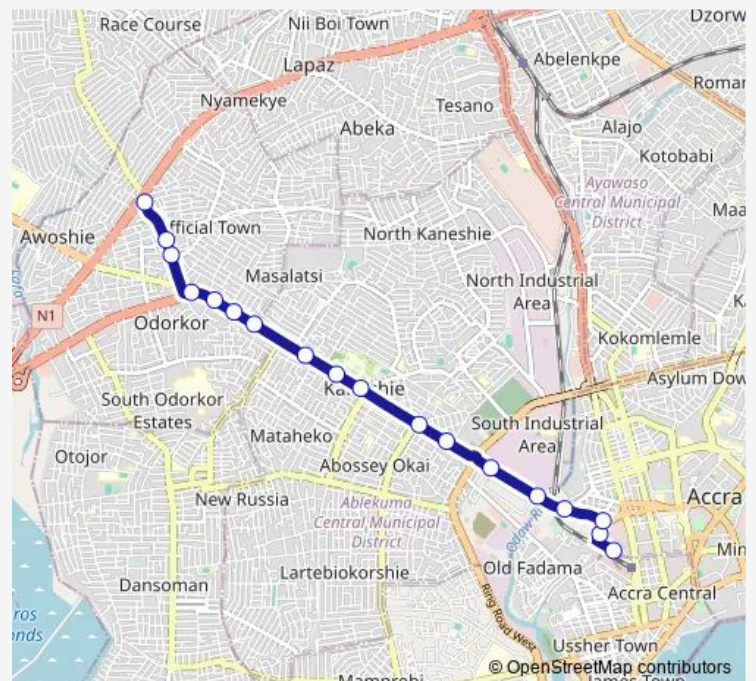

Goil

Darkuman junction

Glory Land junction

Waterworks junction

Odorkor

Off town junction

School junction

Kwashieman Junction

Route schedule

Accra Cmb — Kwashieman Junction

Monday 06:00

Tuesday 06:00

Wednesday 06:00

Thursday 06:00

Friday 06:00

Saturday 06:00

Sunday 06:00

Route info

Direction: Accra Cmb

Stops: 18

Trip Duration: 0 hour 38 min

322 — Kwashieman Junction ↔ Accra Cmb

Direction

Kwashieman Junction — Accra Cmb

21 stops

[Open route schedule](#)

Kwashieman Junction

Odorkor

Water

Darkuman Junction

Atico

Mataheko Quarters