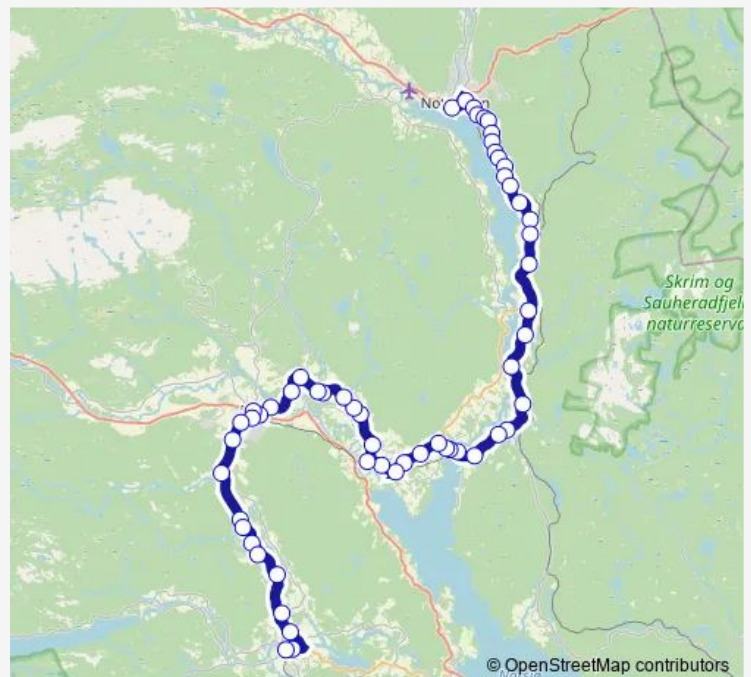

School Bus 322 Notodden-Hørte-Bø-Lunde

[Go to website](#)

Direction

undefined — undefined

0 stops

[Open route schedule](#)

Route schedule

undefined — undefined

Monday	14:30
Tuesday	14:30
Wednesday	14:30
Thursday	14:30
Friday	14:30
Saturday	—
Sunday	—

Route info

Direction:

Stops: 0

Trip Duration: — min

■ 322 — Notodden-Hørte-Bø-Lunde